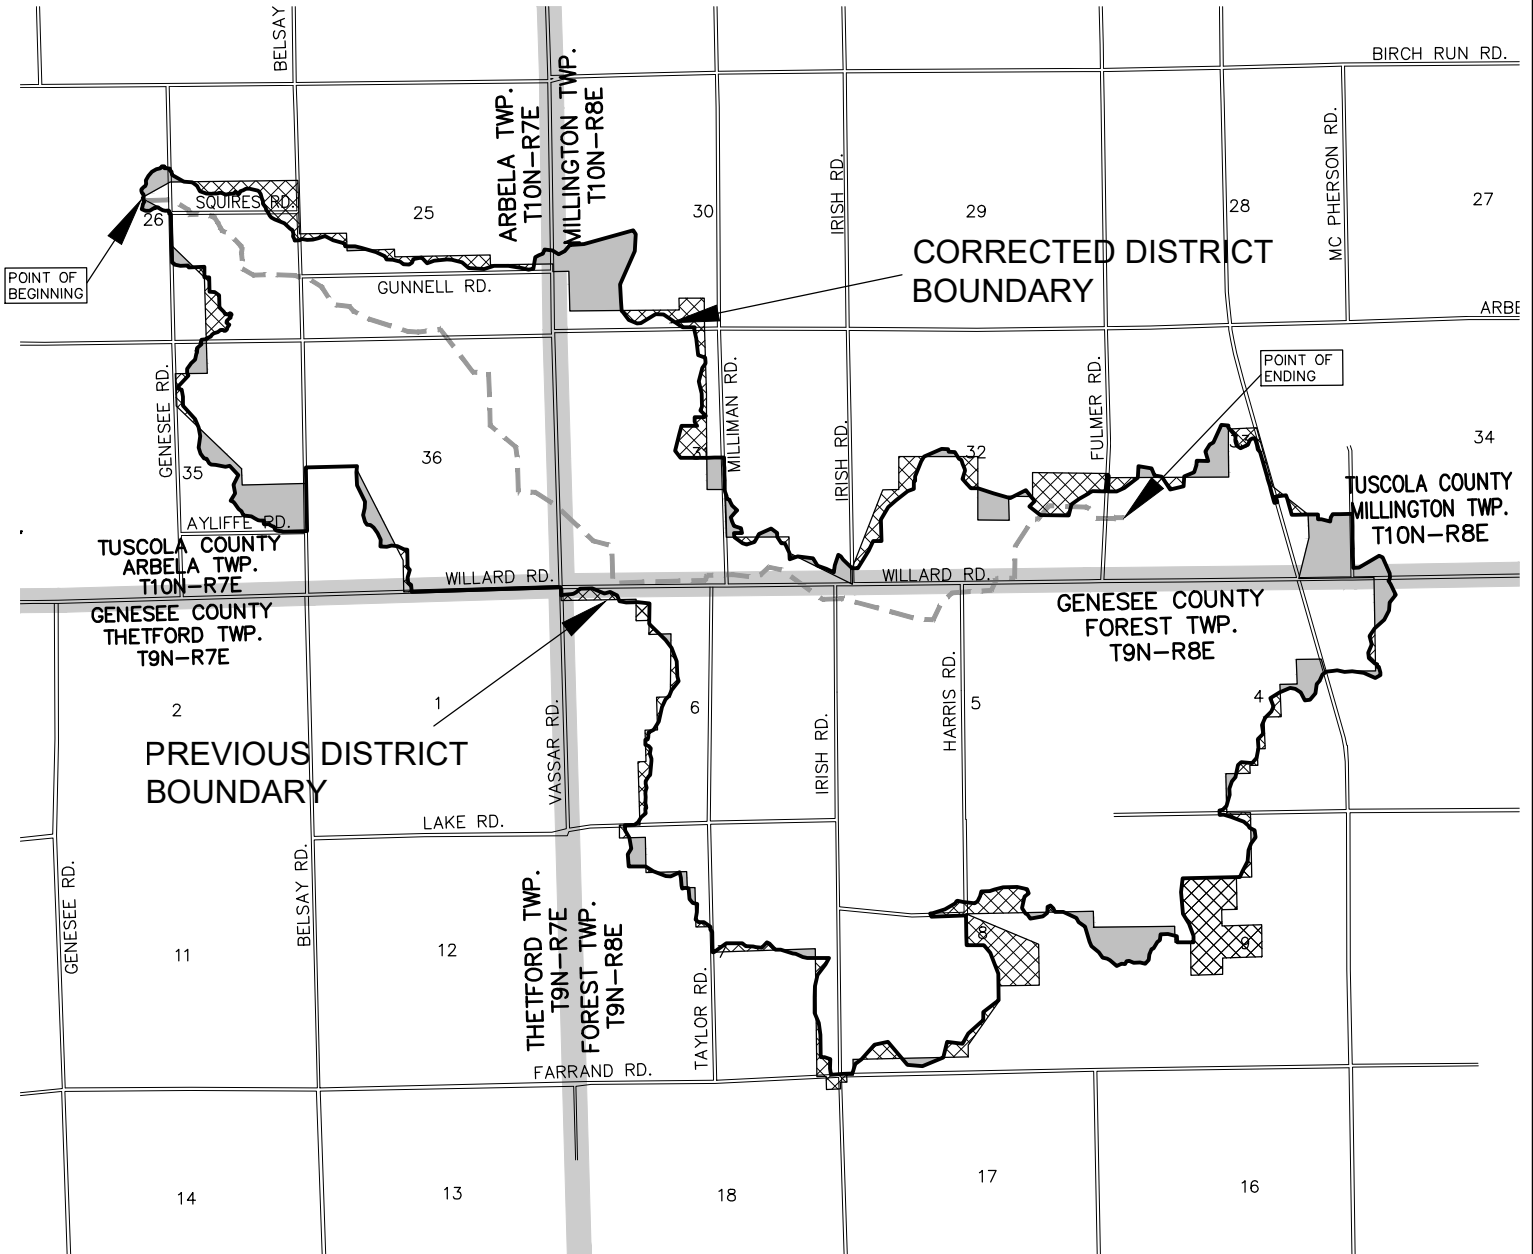

# FROST INTERCOUNTY DRAIN DRAINAGE DISTRICT

## LANDS ADDED AND REMOVED DRAINAGE DISTRICT

TUSCOLA COUNTY DRAIN COMMISSIONER - ROBERT J. MANTEY  
GENESEE COUNTY DRAIN COMMISSIONER - JEFFERY WRIGHT

5.4 MILES TOTAL

**LEGEND**

	DRAINAGE DISTRICT BOUNDARY
	DRAIN
	MUNICIPAL BOUNDARIES
	COUNTY BOUNDARIES
	ROADS
	LANDS PROPOSED TO BE ADDED
	LANDS PROPOSED TO BE REMOVED