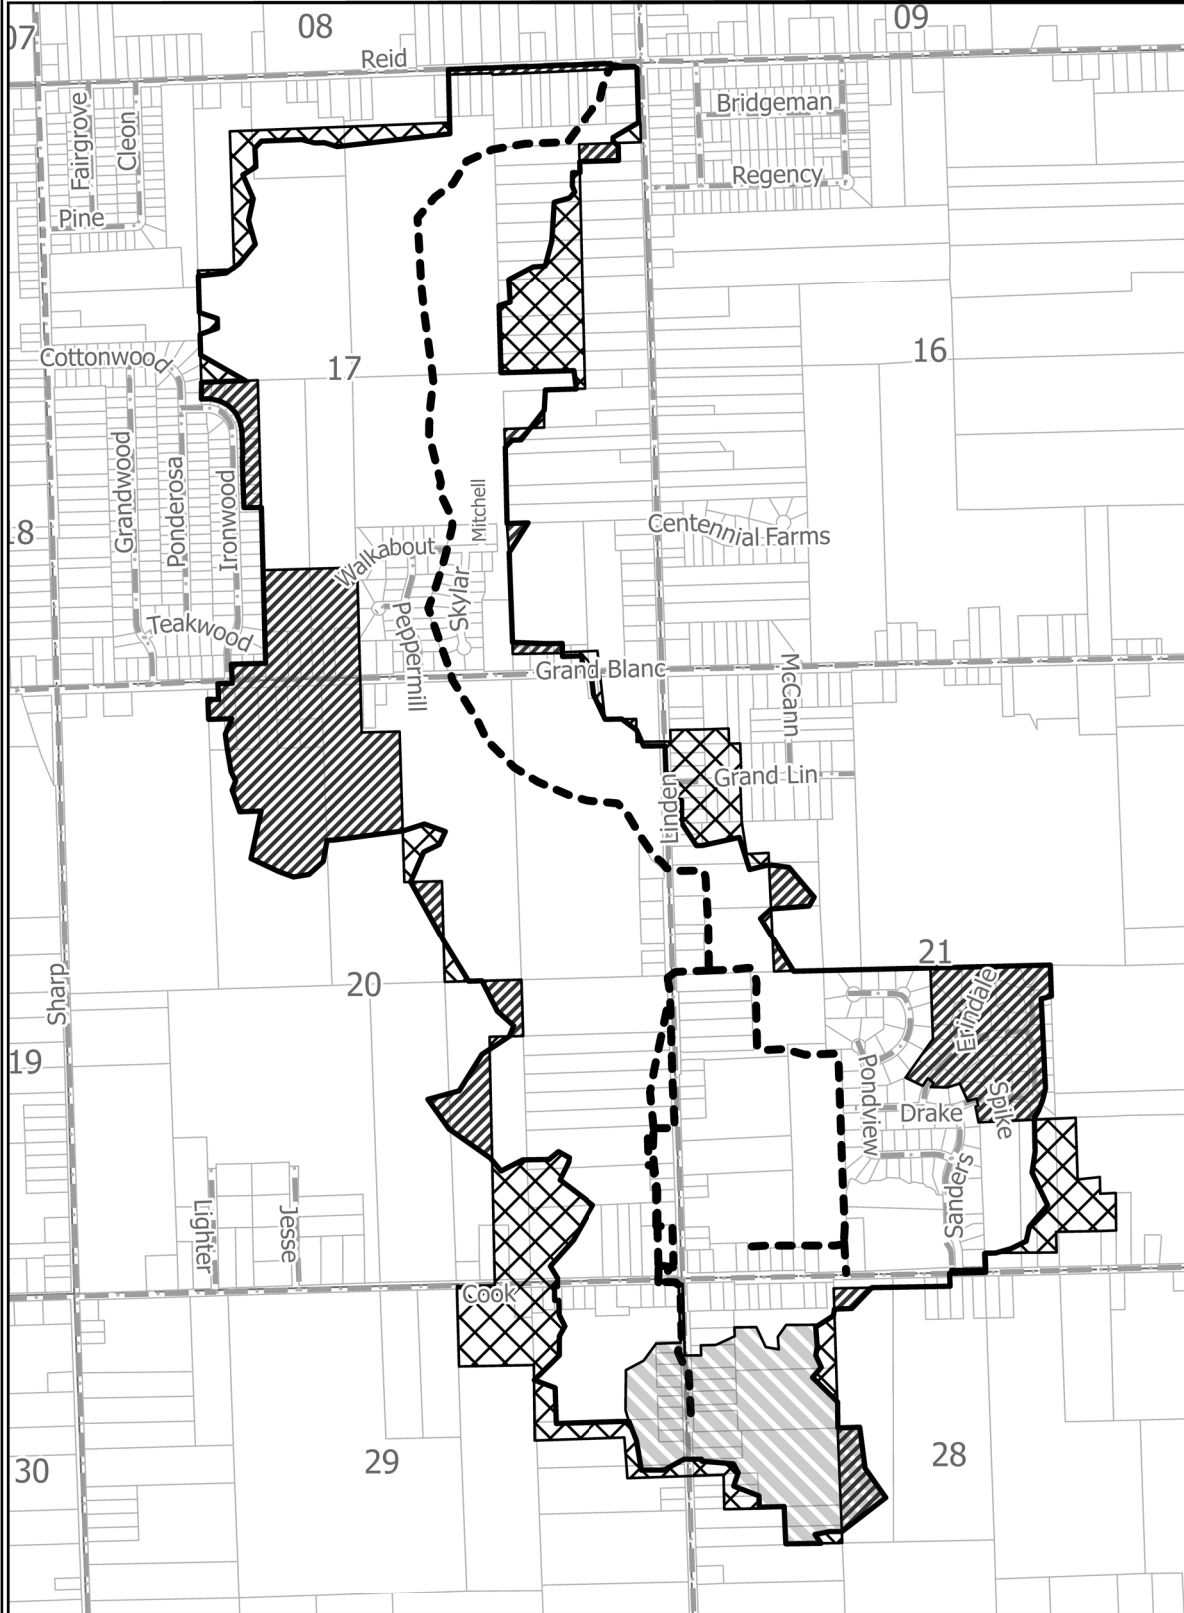

HOWLAND, LINDEN & COOK ROAD BR DRAINAGE DISTRICT

GENESEE COUNTY DRAIN COMMISSIONER
JEFFERY WRIGHT

LEGEND

- DRAINAGE DISTRICT
- PETITION PROJECT AREA
- DRAIN
- LAND ADDED
- LAND REMOVED
- PARCELS
- MUNICIPAL BOUNDARIES
- SECTIONS
- STATE ROAD
- COUNTY ROAD
- LOCAL ROAD
- RAILROAD