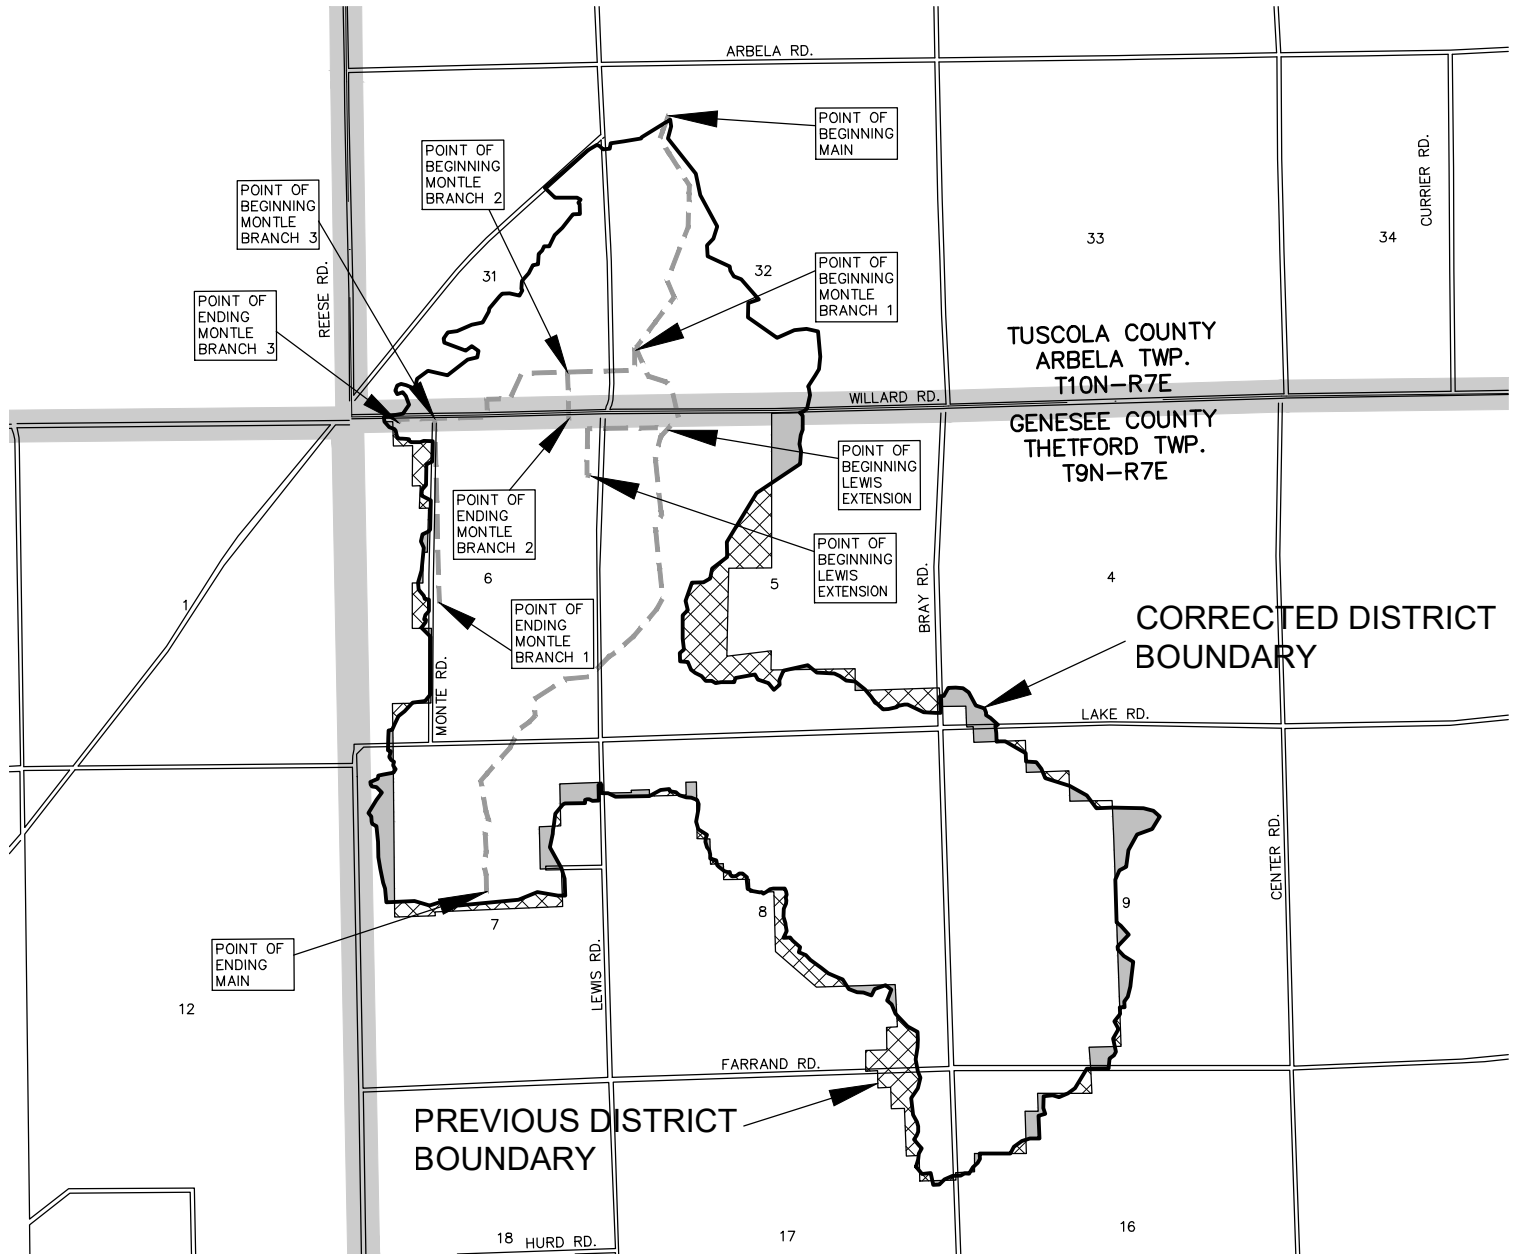

**BRANCH NO. 1 OF DEAD CREEK INTERCOUNTY DRAIN
DRAINAGE DISTRICT
LANDS ADDED AND REMOVED DRAINAGE DISTRICT
TUSCOLA COUNTY DRAIN COMMISSIONER - ROBERT J. MANTEY
GENESEE COUNTY DRAIN COMMISSIONER - JEFFERY WRIGHT**

4.3 MILES TOTAL

LEGEND

	DRAINAGE DISTRICT BOUNDARY
	DRAIN
	MUNICIPAL BOUNDARIES
	COUNTY BOUNDARIES
	ROADS
	LANDS PROPOSED TO BE ADDED
	LANDS PROPOSED TO BE REMOVED