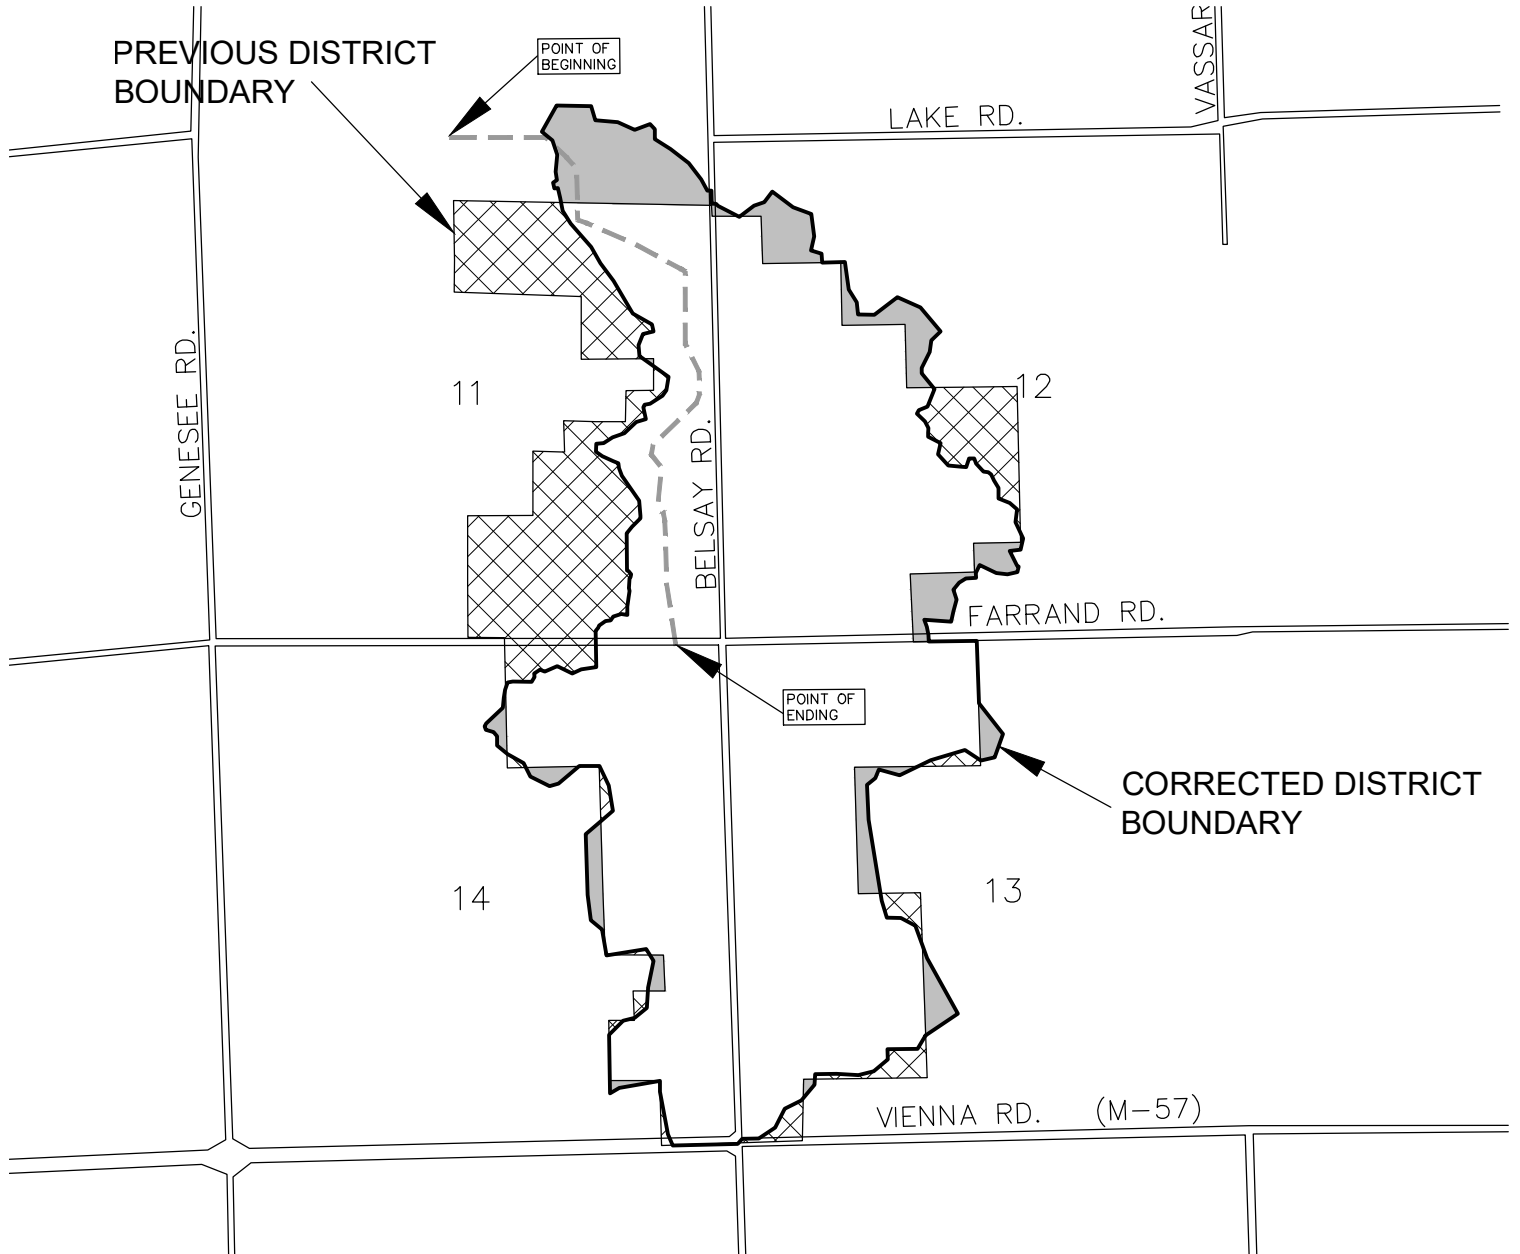

ADAMS DRAIN DRAINAGE DISTRICT

LANDS ADDED AND REMOVED DRAINAGE DISTRICT

GENESEE COUNTY DRAIN COMMISSIONER - JEFFERY WRIGHT

1.4 MILES TOTAL

LEGEND

- DRAINAGE DISTRICT BOUNDARY
- DRAIN
- MUNICIPAL BOUNDARIES
- COUNTY BOUNDARIES
- ROADS
- LANDS PROPOSED TO BE ADDED
- LANDS PROPOSED TO BE REMOVED