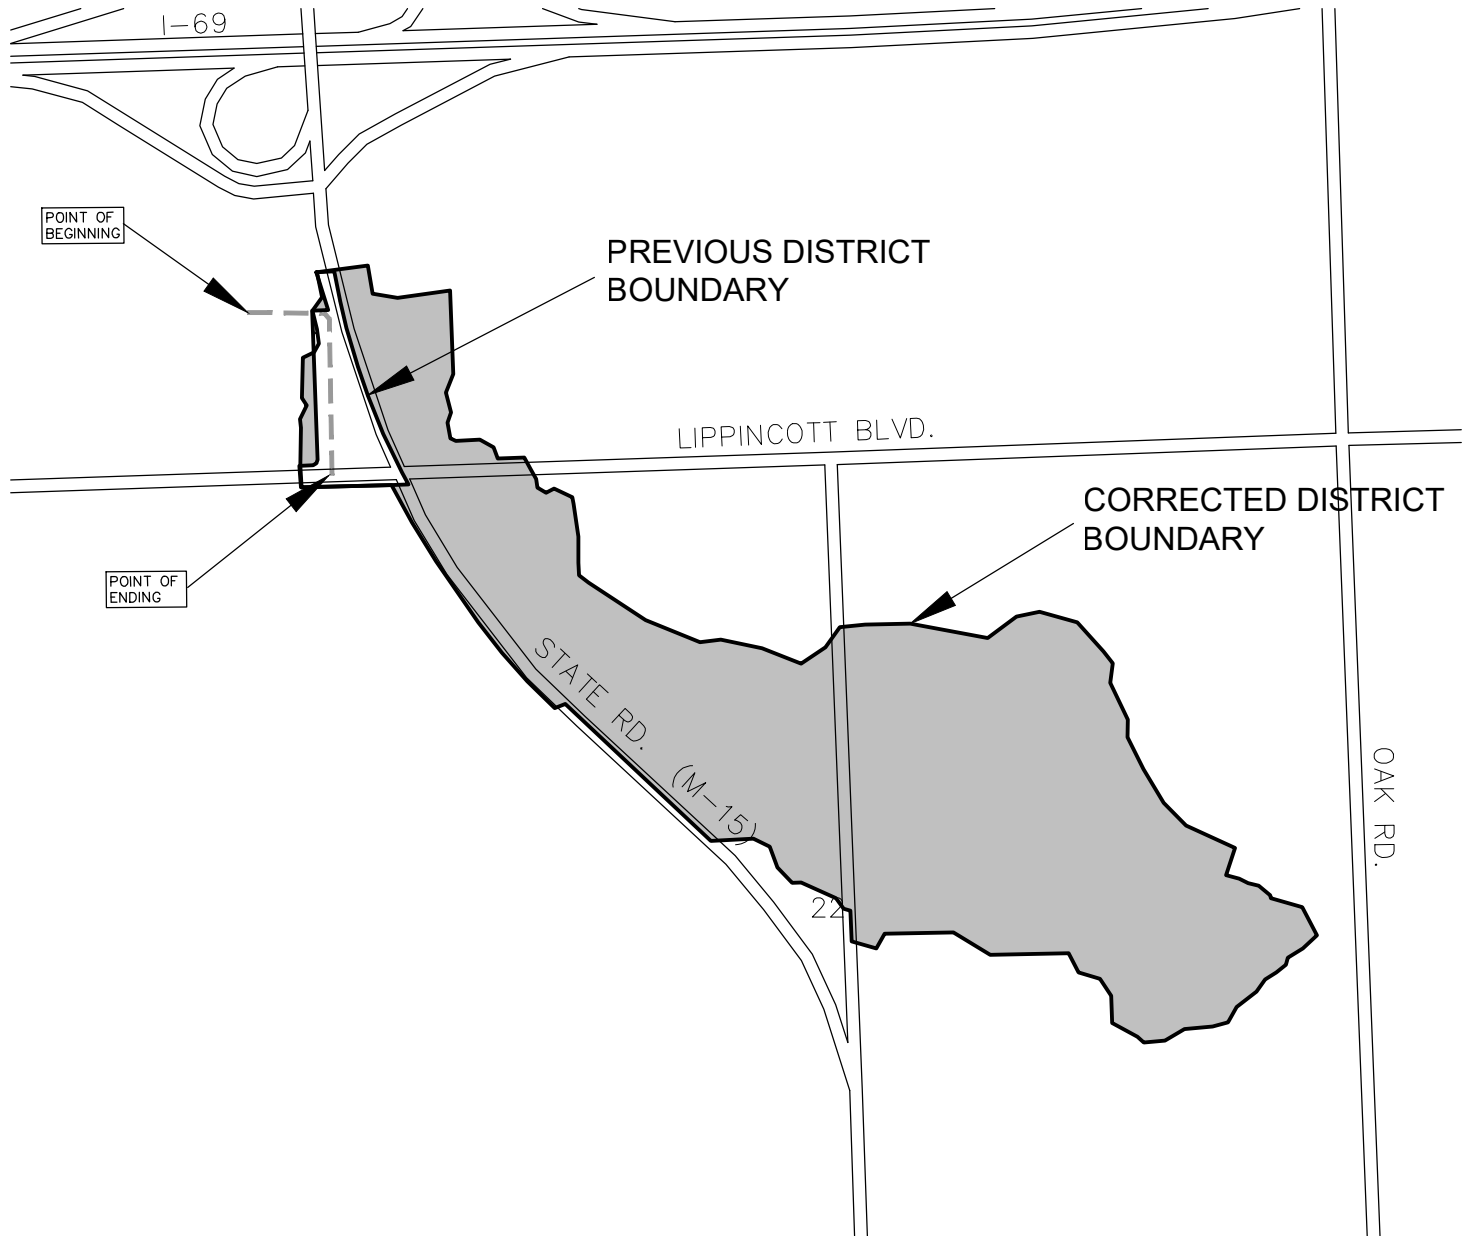

**FROMWILLER BRANCH OF LONG LAKE DRAIN
DRAINAGE DISTRICT
LANDS ADDED AND REMOVED DRAINAGE DISTRICT
GENESEE COUNTY DRAIN COMMISSIONER - JEFFERY WRIGHT**

0.2 MILES TOTAL

LEGEND

- DRAINAGE DISTRICT BOUNDARY
- DRAIN
- MUNICIPAL BOUNDARIES
- COUNTY BOUNDARIES
- ROADS
- LANDS PROPOSED TO BE ADDED
- LANDS PROPOSED TO BE REMOVED