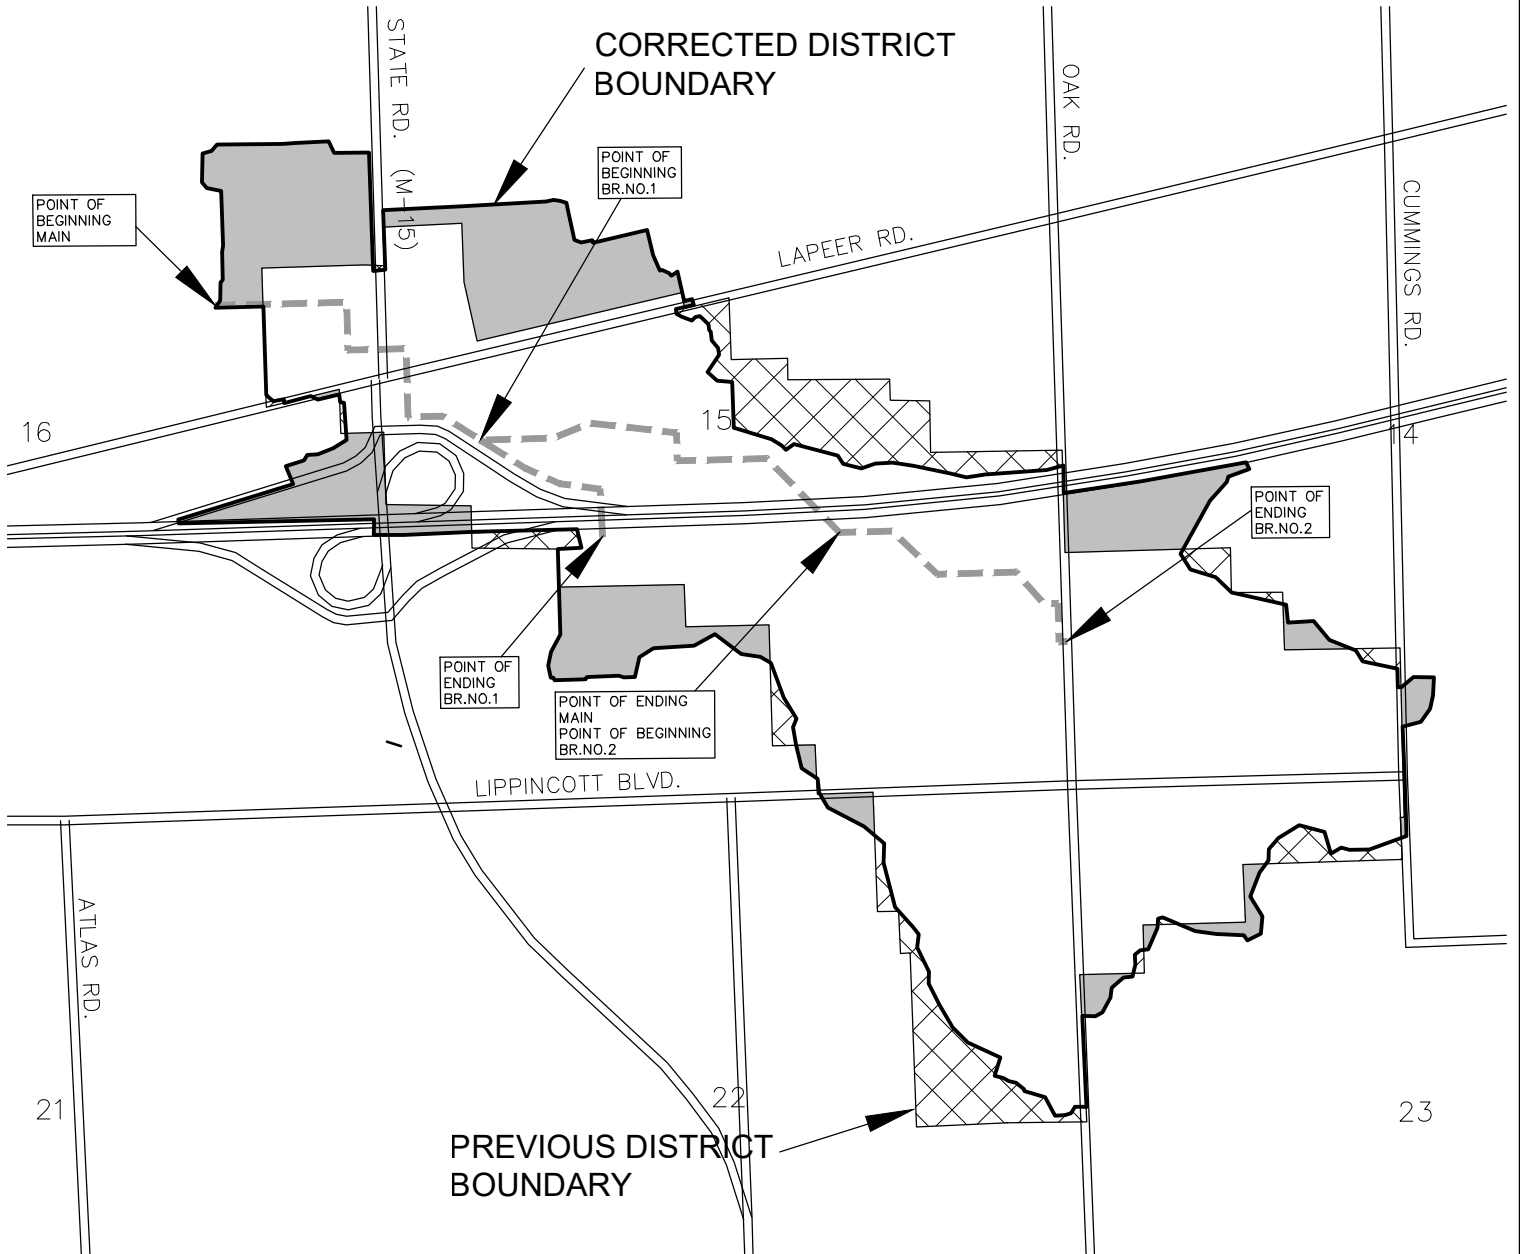

CLAPSADDLE DRAIN DRAINAGE DISTRICT

LANDS ADDED AND REMOVED DRAINAGE DISTRICT

GENESEE COUNTY DRAIN COMMISSIONER - JEFFERY WRIGHT

1.9 MILES TOTAL

LEGEND

	DRAINAGE DISTRICT BOUNDARY
	DRAIN
	MUNICIPAL BOUNDARIES
	COUNTY BOUNDARIES
	ROADS
	LANDS PROPOSED TO BE ADDED
	LANDS PROPOSED TO BE REMOVED