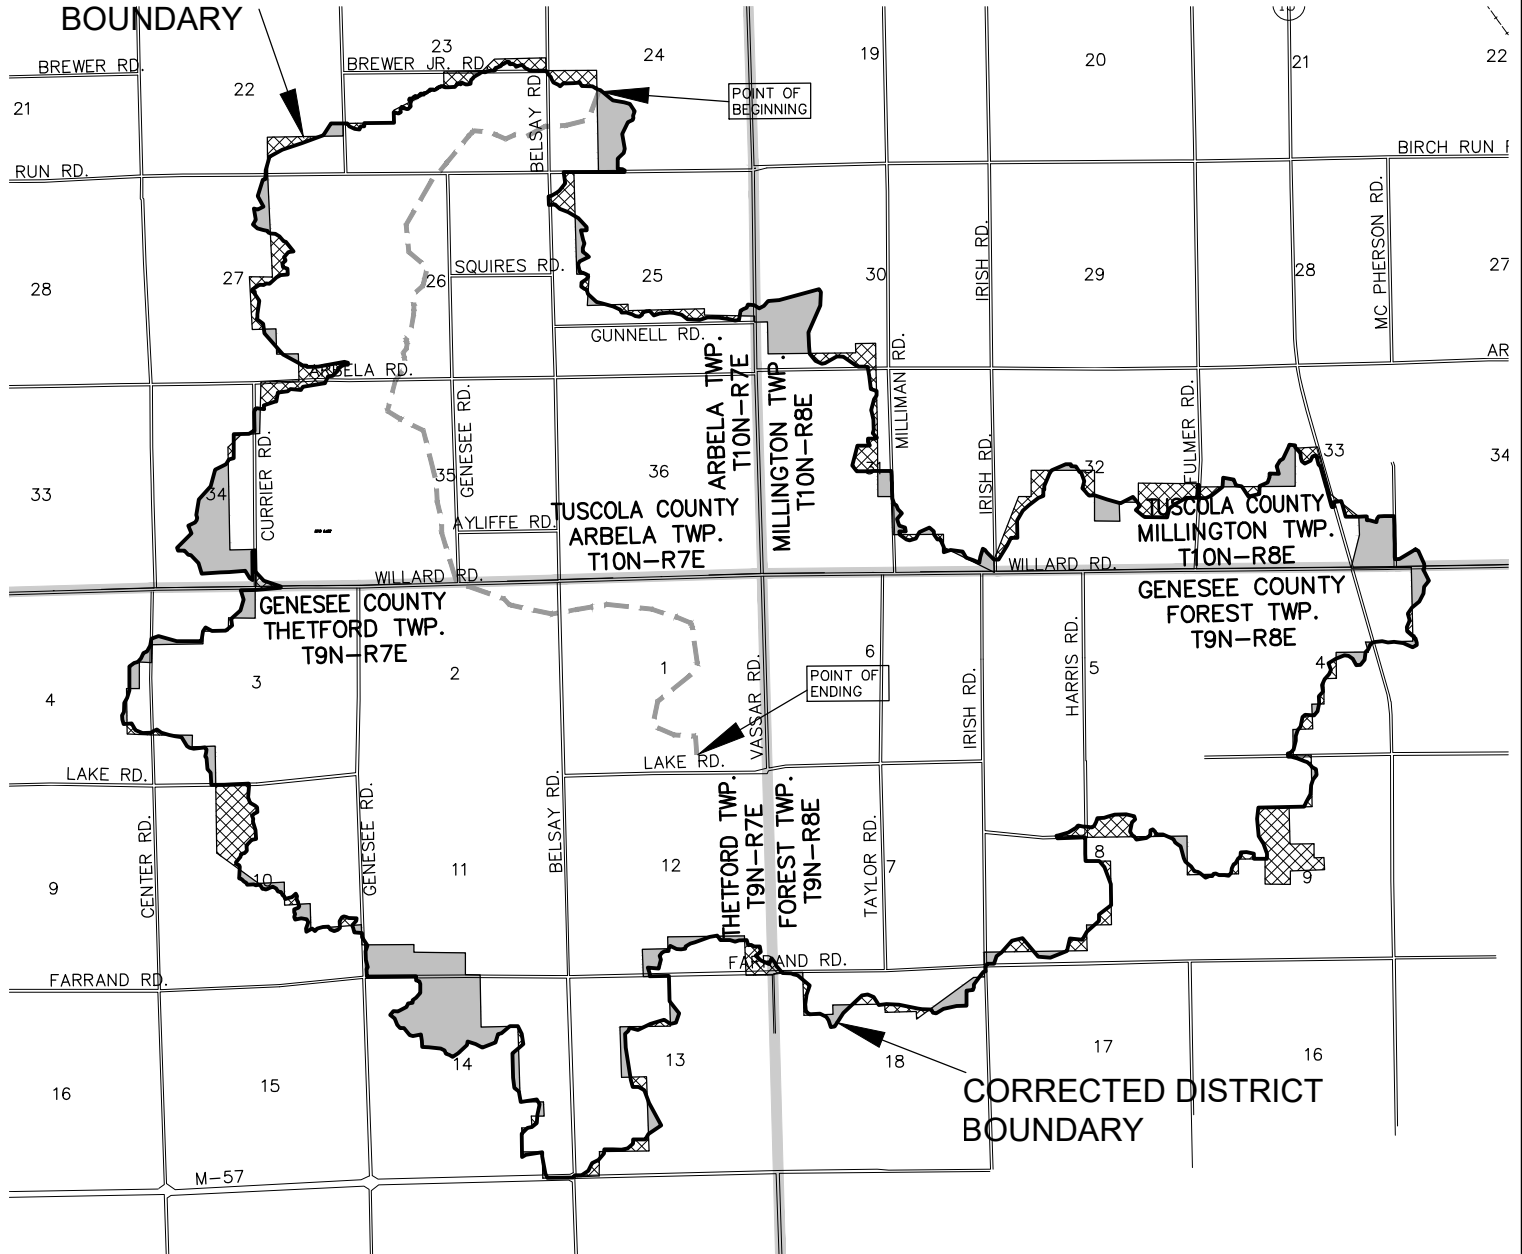

THETFORD AND ARBELA INTERCOUNTY DRAIN DRAINAGE DISTRICT

LANDS ADDED AND REMOVED DRAINAGE DISTRICT

TUSCOLA COUNTY DRAIN COMMISSIONER - ROBERT J. MANTEY
GENESEE COUNTY DRAIN COMMISSIONER - JEFFERY WRIGHT

5.2 MILES TOTAL

**PREVIOUS DISTRICT
BOUNDARY**

LEGEND

- DRAINAGE DISTRICT BOUNDARY
- DRAIN
- MUNICIPAL BOUNDARIES
- COUNTY BOUNDARIES
- ROADS
- LANDS PROPOSED TO BE ADDED
- LANDS PROPOSED TO BE REMOVED