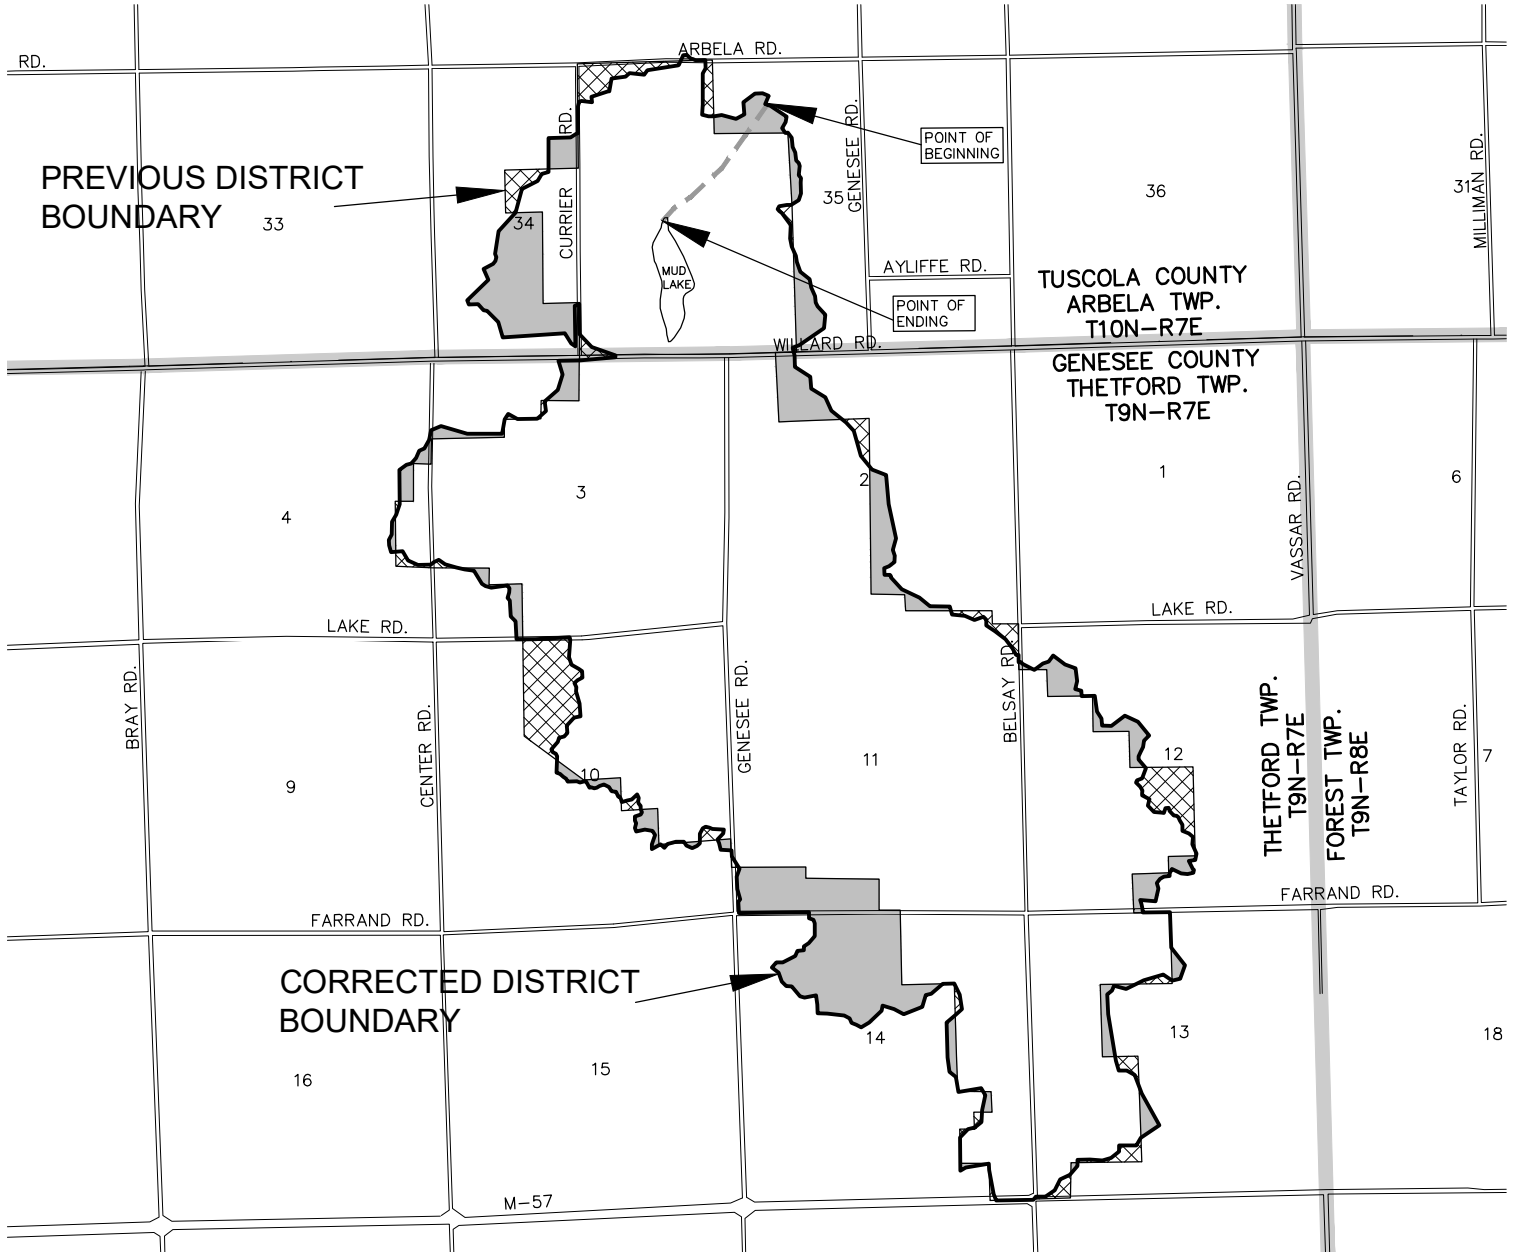

**MUD LAKE INTERCOUNTY DRAIN
DRAINAGE DISTRICT
LANDS ADDED AND REMOVED DRAINAGE DISTRICT
TUSCOLA COUNTY DRAIN COMMISSIONER - ROBERT J. MANTEY
GENESEE COUNTY DRAIN COMMISSIONER - JEFFERY WRIGHT**

0.6 MILES TOTAL

LEGEND

- DRAINAGE DISTRICT BOUNDARY
- DRAIN
- MUNICIPAL BOUNDARIES
- COUNTY BOUNDARIES
- ROADS
- LANDS PROPOSED TO BE ADDED
- LANDS PROPOSED TO BE REMOVED