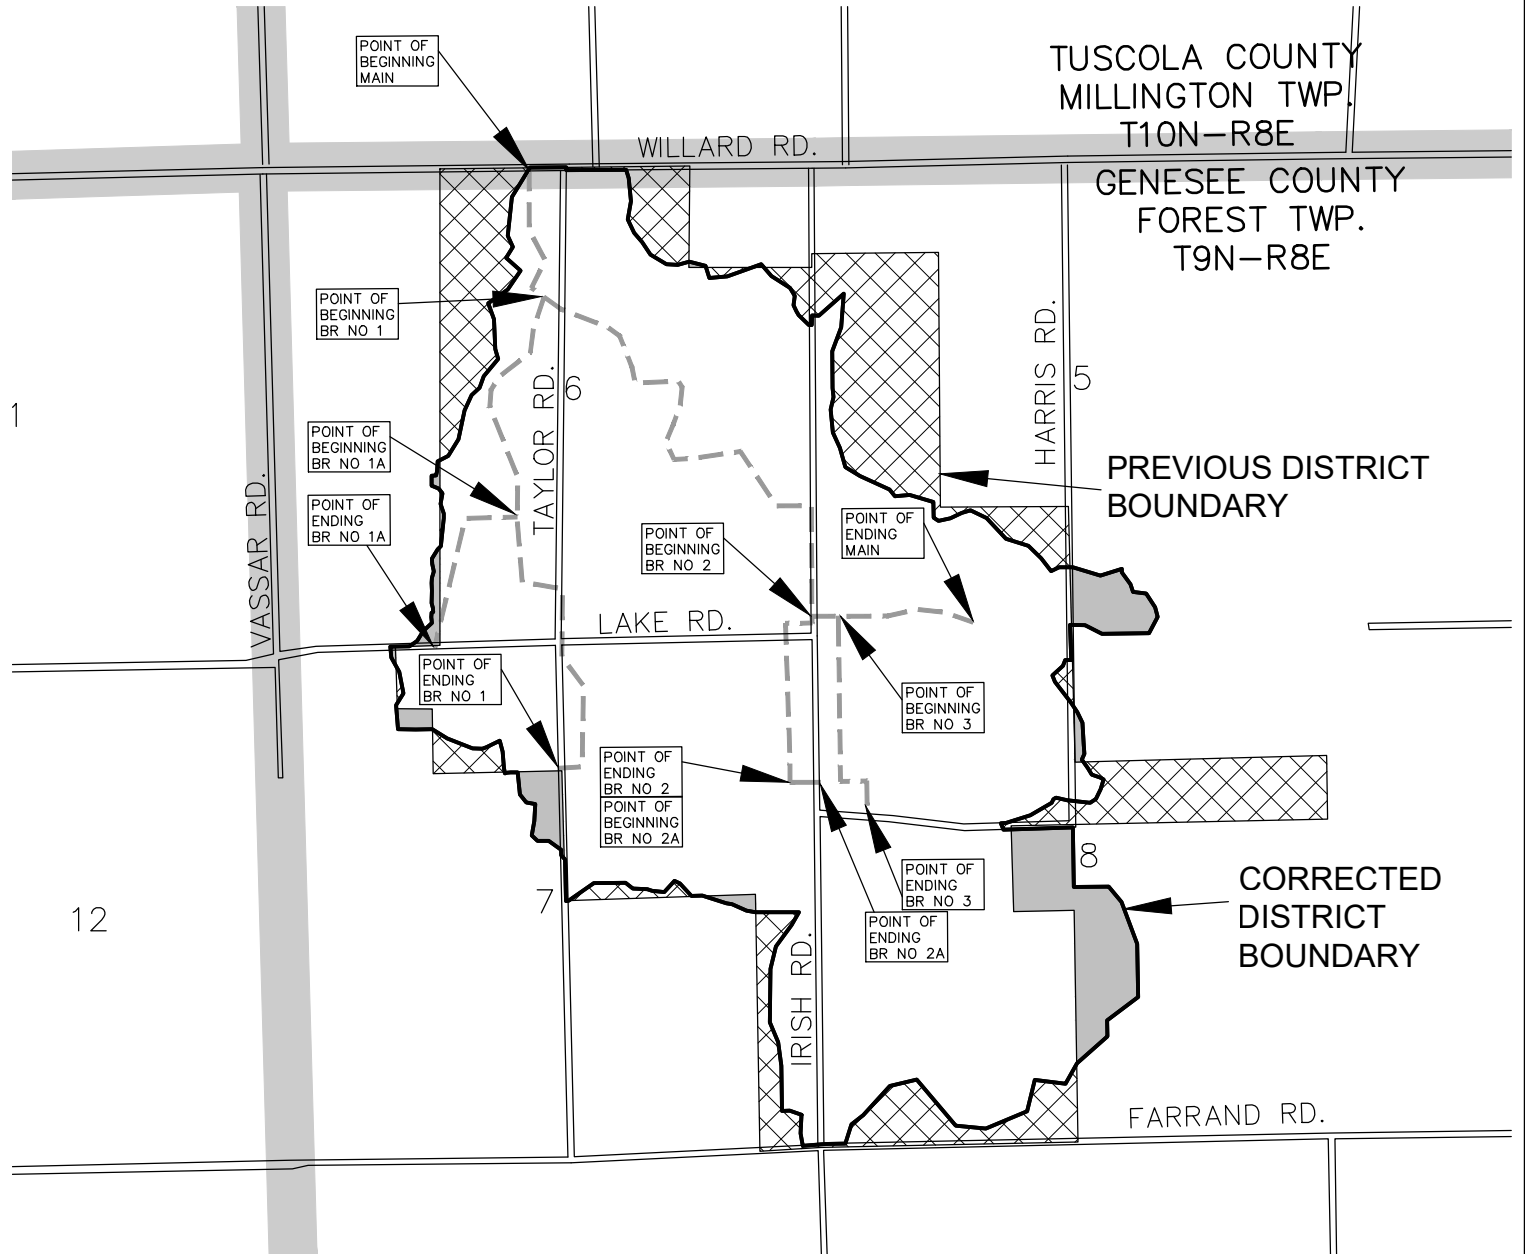

GIBBS DRAIN DRAINAGE DISTRICT

LANDS ADDED AND REMOVED DRAINAGE DISTRICT

GENESEE COUNTY DRAIN COMMISSIONER - JEFFERY WRIGHT

4.0 MILES TOTAL

LEGEND

- DRAINAGE DISTRICT BOUNDARY
- DRAIN
- MUNICIPAL BOUNDARIES
- COUNTY BOUNDARIES
- ROADS
- LANDS PROPOSED TO BE ADDED
- LANDS PROPOSED TO BE REMOVED