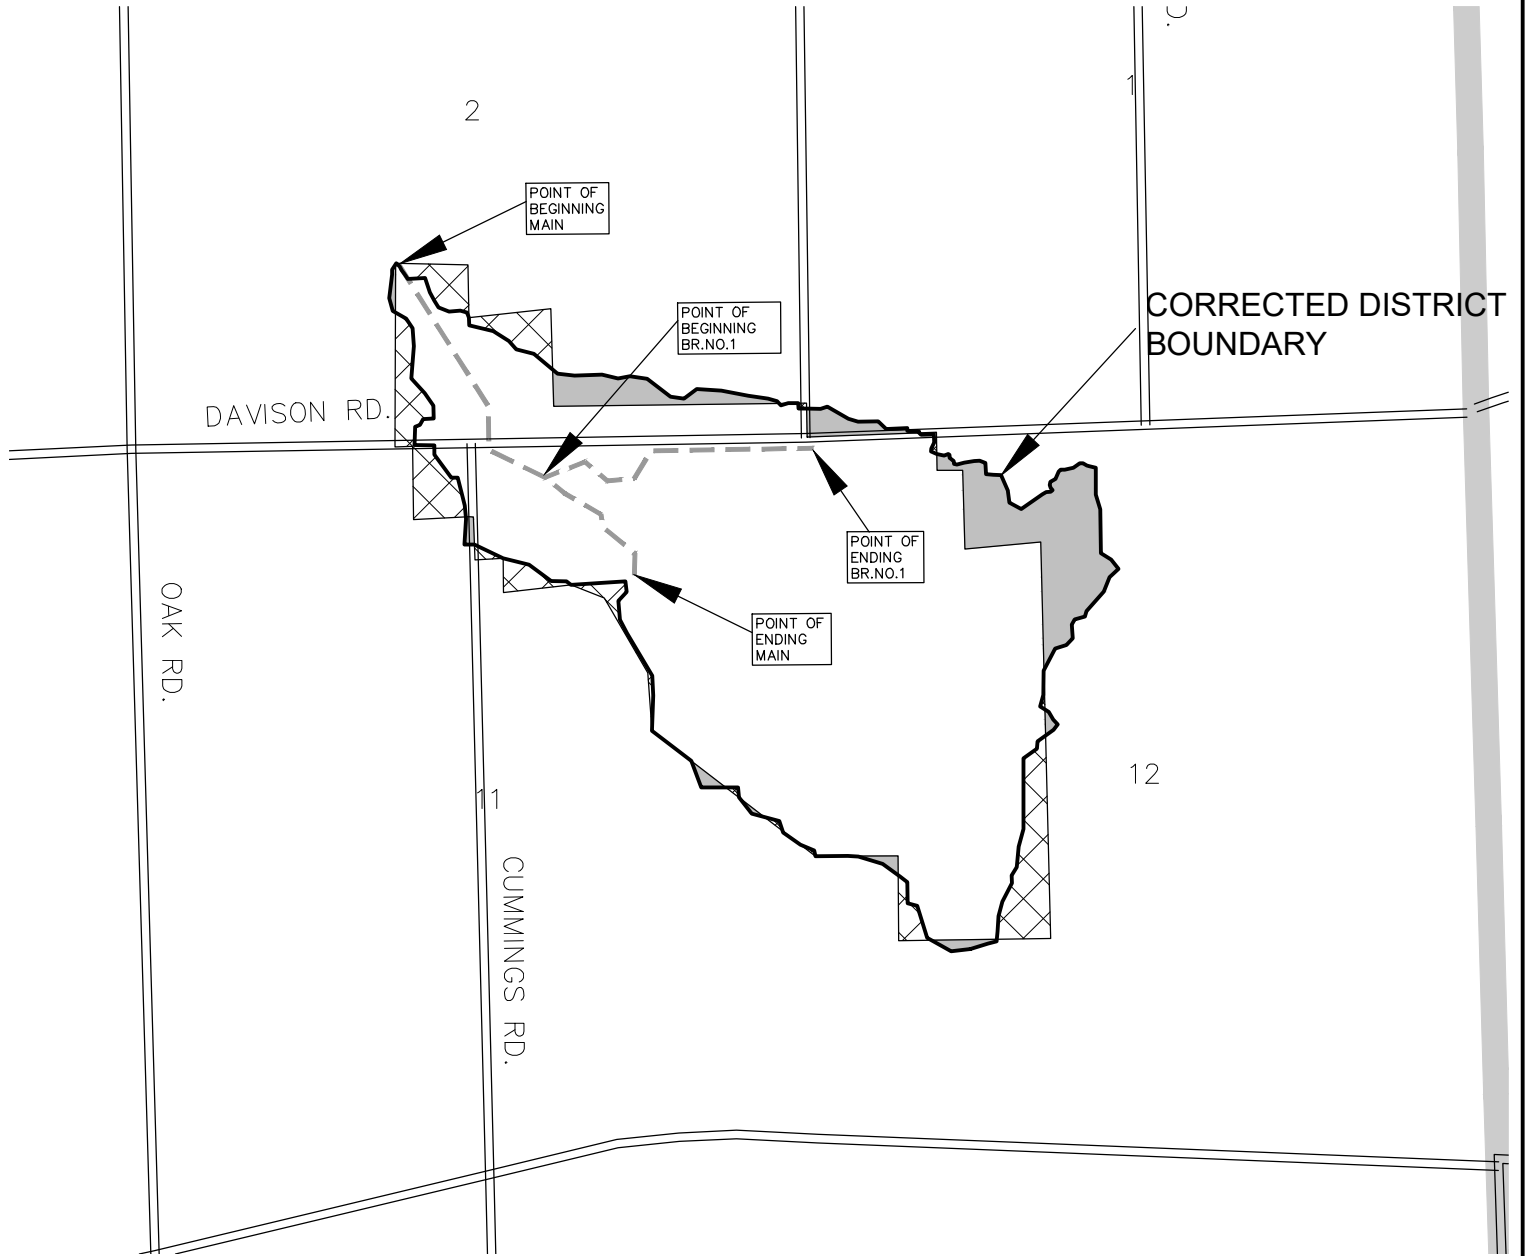

HATHAWAY DRAIN DRAINAGE DISTRICT

LANDS ADDED AND REMOVED DRAINAGE DISTRICT

GENESEE COUNTY DRAIN COMMISSIONER - JEFFERY WRIGHT

1.1 MILES TOTAL

LEGEND

- DRAINAGE DISTRICT BOUNDARY
- DRAIN
- MUNICIPAL BOUNDARIES
- COUNTY BOUNDARIES
- ROADS
- LANDS PROPOSED TO BE ADDED
- LANDS PROPOSED TO BE REMOVED