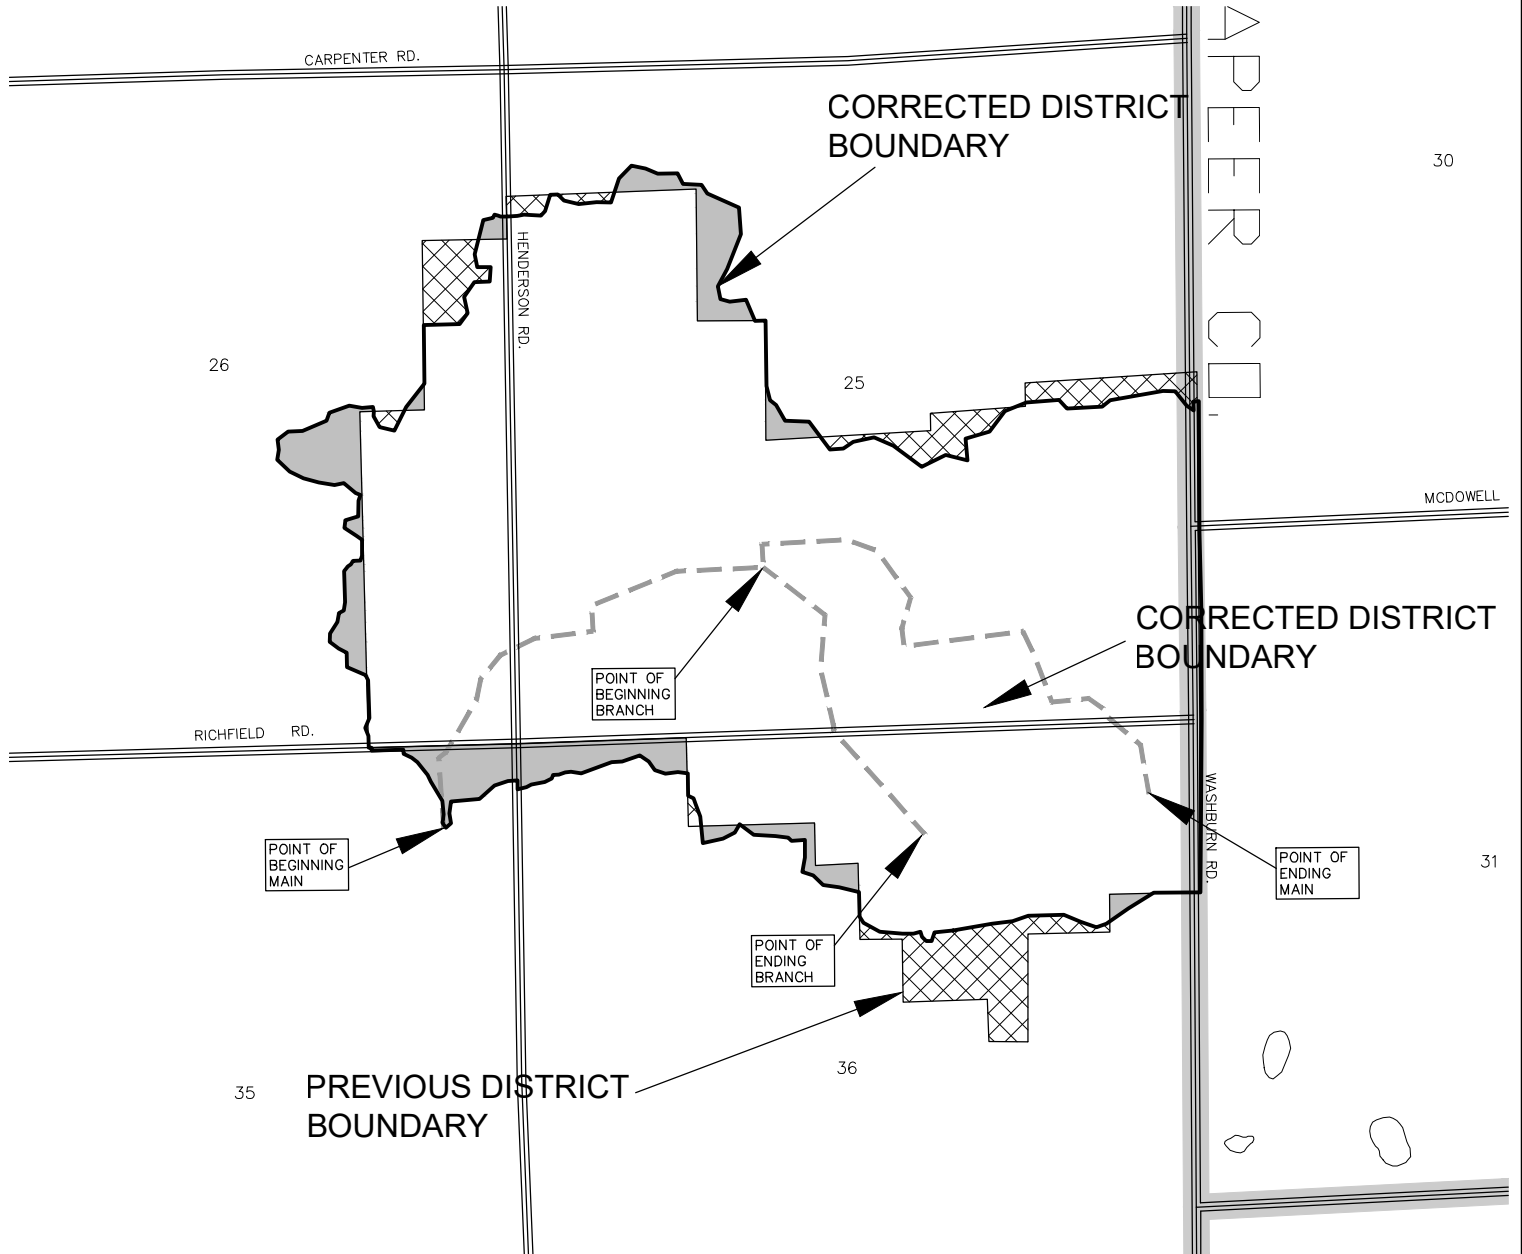

HUBBARD DRAIN AND BRANCH DRAINAGE DISTRICT

LANDS ADDED AND REMOVED DRAINAGE DISTRICT

GENESEE COUNTY DRAIN COMMISSIONER - JEFFERY WRIGHT

2.1 MILES TOTAL

LEGEND

- DRAINAGE DISTRICT BOUNDARY
- DRAIN
- MUNICIPAL BOUNDARIES
- COUNTY BOUNDARIES
- ROADS
- LANDS PROPOSED TO BE ADDED
- LANDS PROPOSED TO BE REMOVED