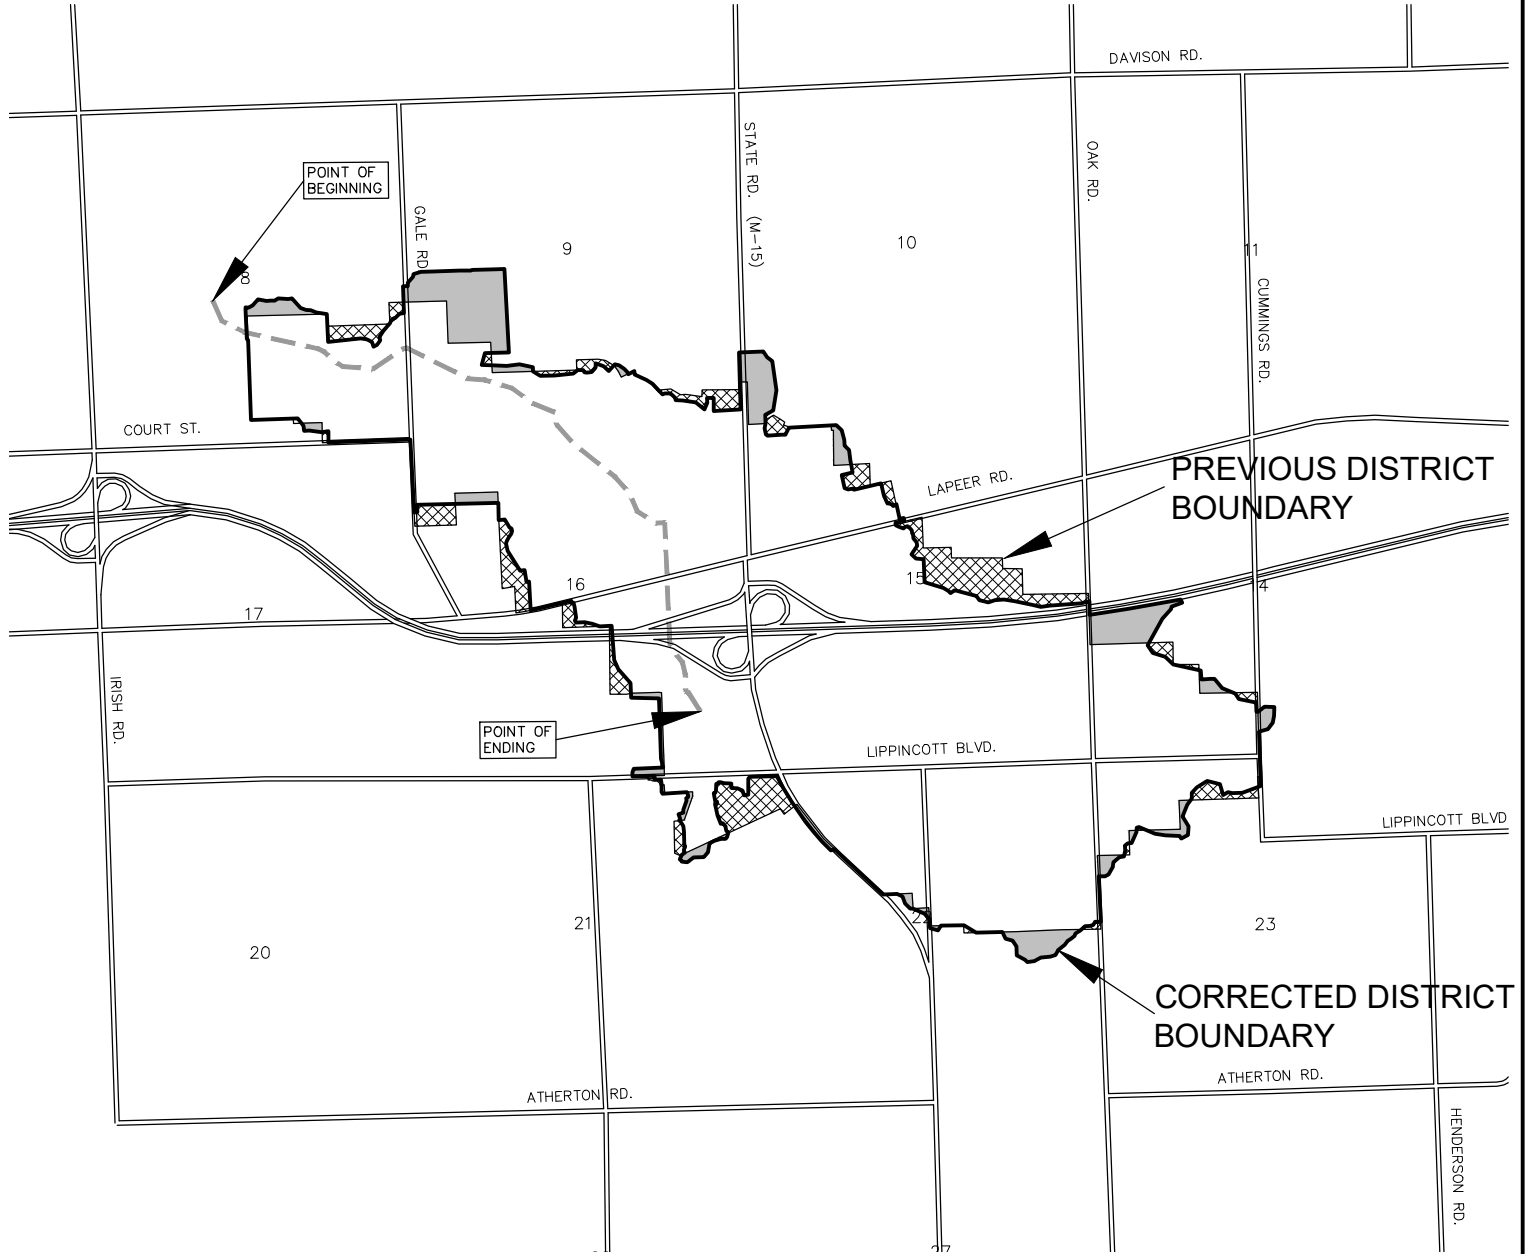

LONG LAKE DRAIN DRAINAGE DISTRICT

LANDS ADDED AND REMOVED DRAINAGE DISTRICT

GENESEE COUNTY DRAIN COMMISSIONER - JEFFERY WRIGHT

2.2 MILES TOTAL

LEGEND

- DRAINAGE DISTRICT BOUNDARY
- DRAIN
- MUNICIPAL BOUNDARIES
- COUNTY BOUNDARIES
- ROADS
- LANDS PROPOSED TO BE ADDED
- LANDS PROPOSED TO BE REMOVED