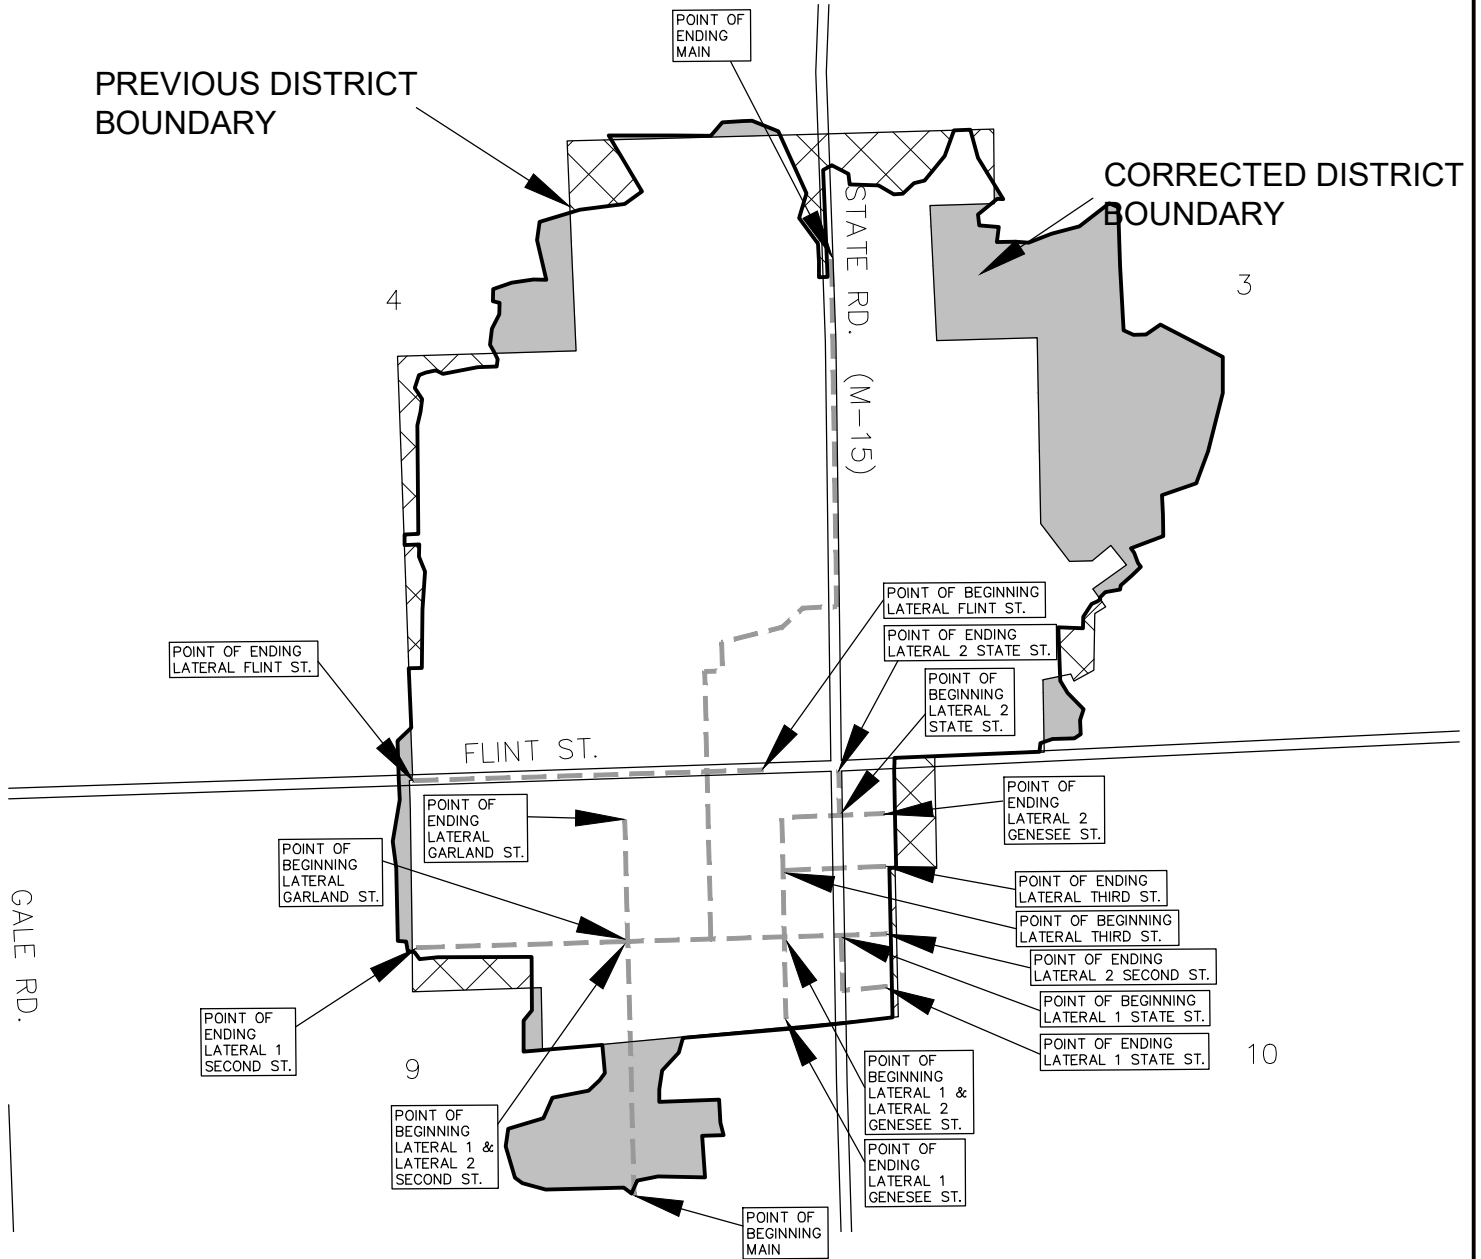

HARVEY DRAIN DRAINAGE DISTRICT

LANDS ADDED AND REMOVED DRAINAGE DISTRICT

GENESEE COUNTY DRAIN COMMISSIONER - JEFFERY WRIGHT

3.2 MILES TOTAL

LEGEND

	DRAINAGE DISTRICT BOUNDARY
	DRAIN
	MUNICIPAL BOUNDARIES
	COUNTY BOUNDARIES
	ROADS
	LANDS PROPOSED TO BE ADDED
	LANDS PROPOSED TO BE REMOVED