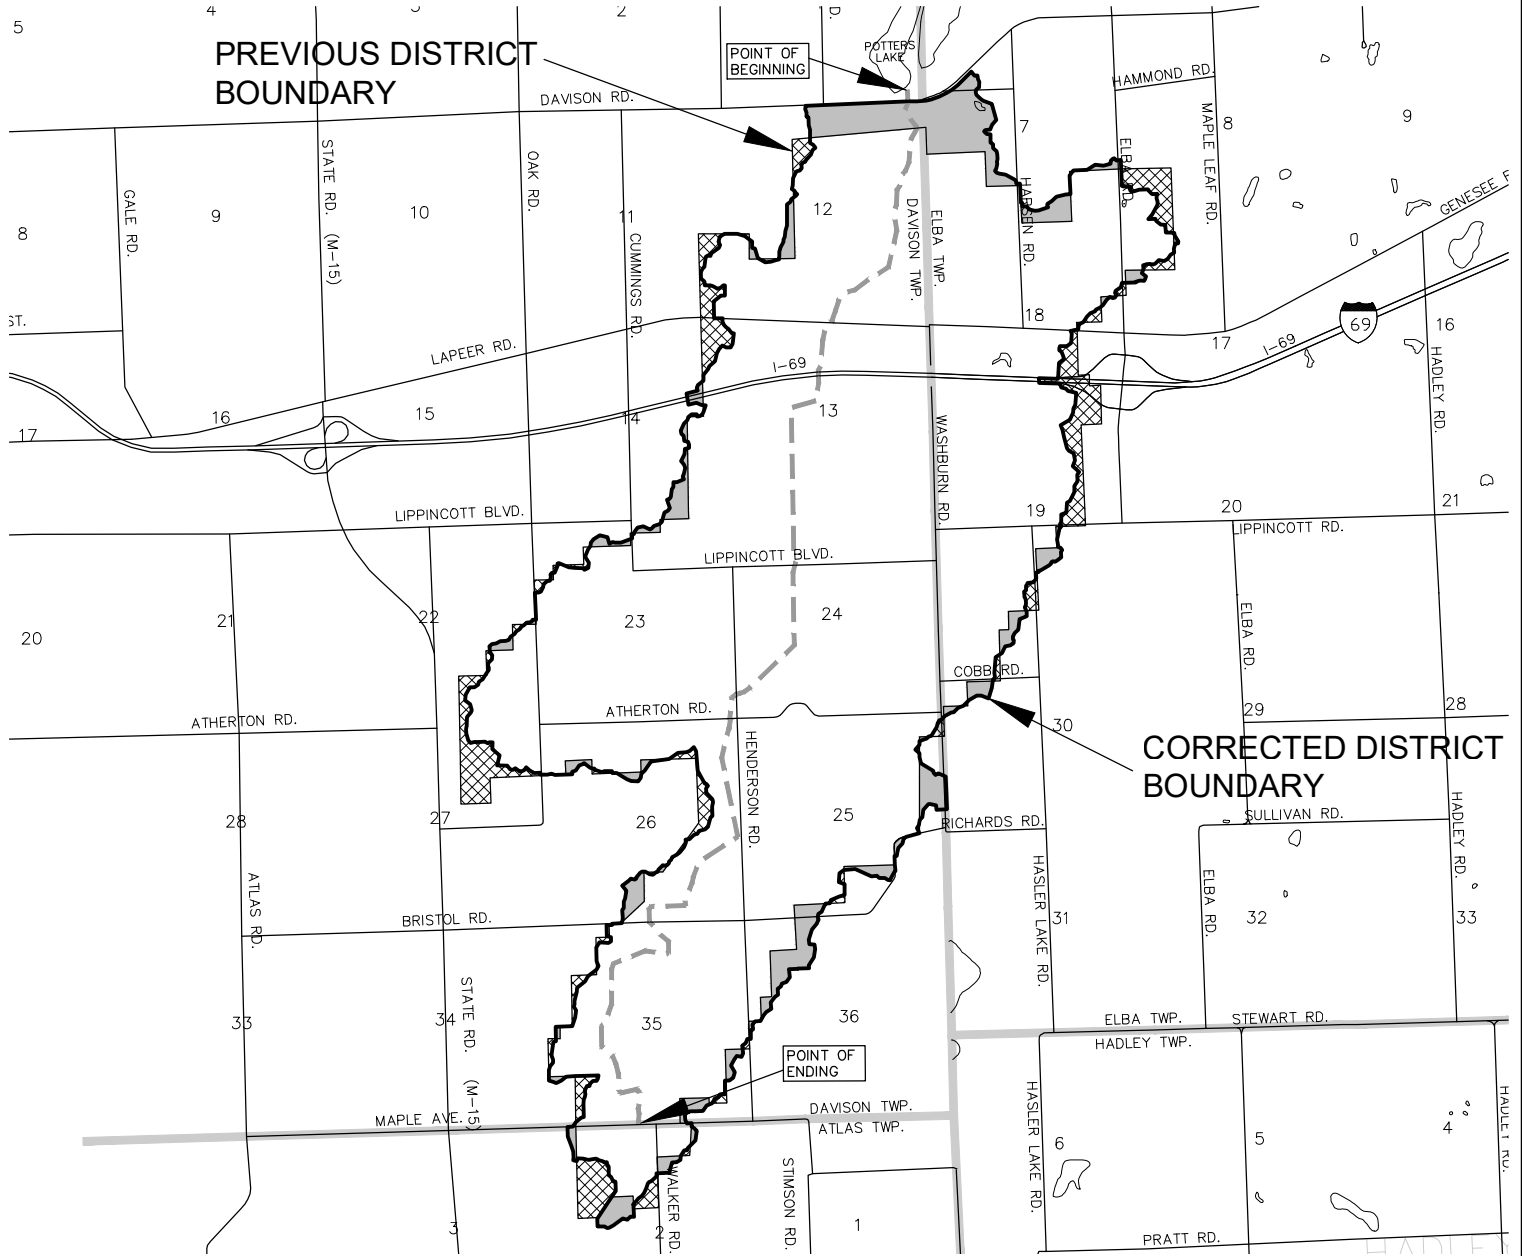

BIG SWAMP INTERCOUNTY DRAIN DRAINAGE DISTRICT

LANDS ADDED AND REMOVED DRAINAGE DISTRICT

GENESEE COUNTY DRAIN COMMISSIONER - JEFFERY WRIGHT
LAPEER COUNTY DRAIN COMMISSIONER - JOE SUMA

6.3 MILES TOTAL

LEGEND

	DRAINAGE DISTRICT BOUNDARY
	DRAIN
	MUNICIPAL BOUNDARIES
	COUNTY BOUNDARIES
	ROADS
	LANDS PROPOSED TO BE ADDED
	LANDS PROPOSED TO BE REMOVED