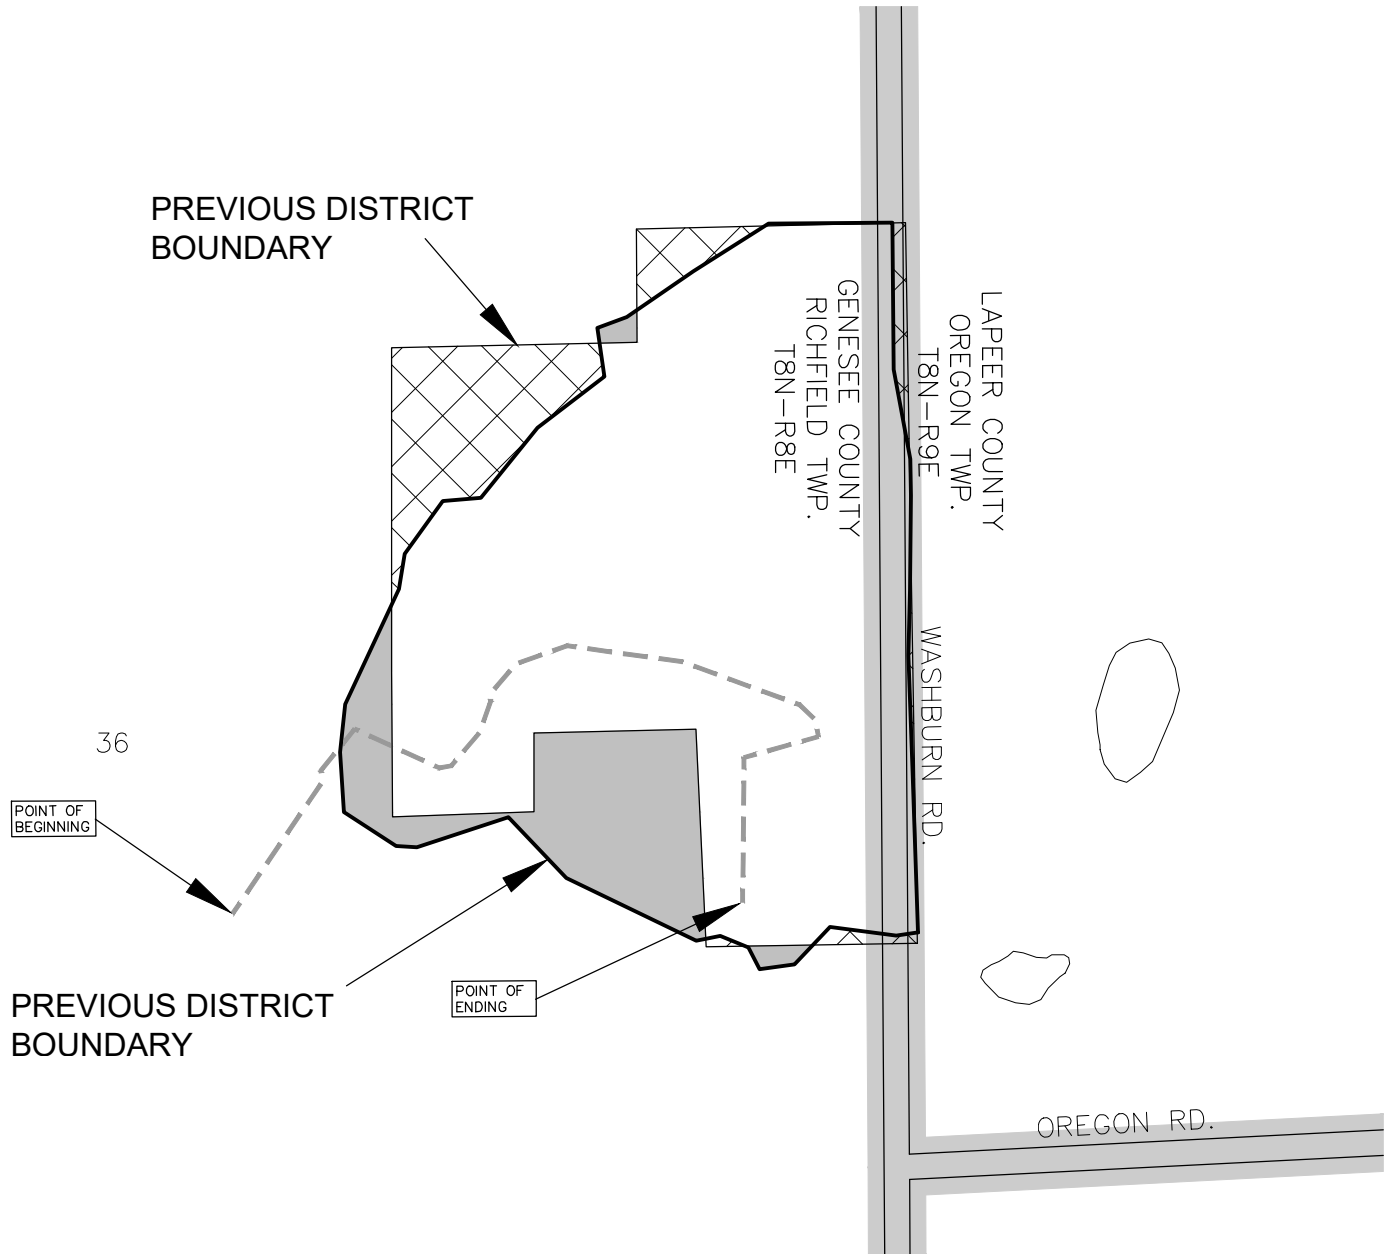

DAVIS AND MILLER DRAIN DRAINAGE DISTRICT

LANDS ADDED AND REMOVED DRAINAGE DISTRICT

GENESEE COUNTY DRAIN COMMISSIONER - JEFFERY WRIGHT

0.5 MILES TOTAL

LEGEND

	DRAINAGE DISTRICT BOUNDARY
	DRAIN
	MUNICIPAL BOUNDARIES
	COUNTY BOUNDARIES
	ROADS
	LANDS PROPOSED TO BE ADDED
	LANDS PROPOSED TO BE REMOVED