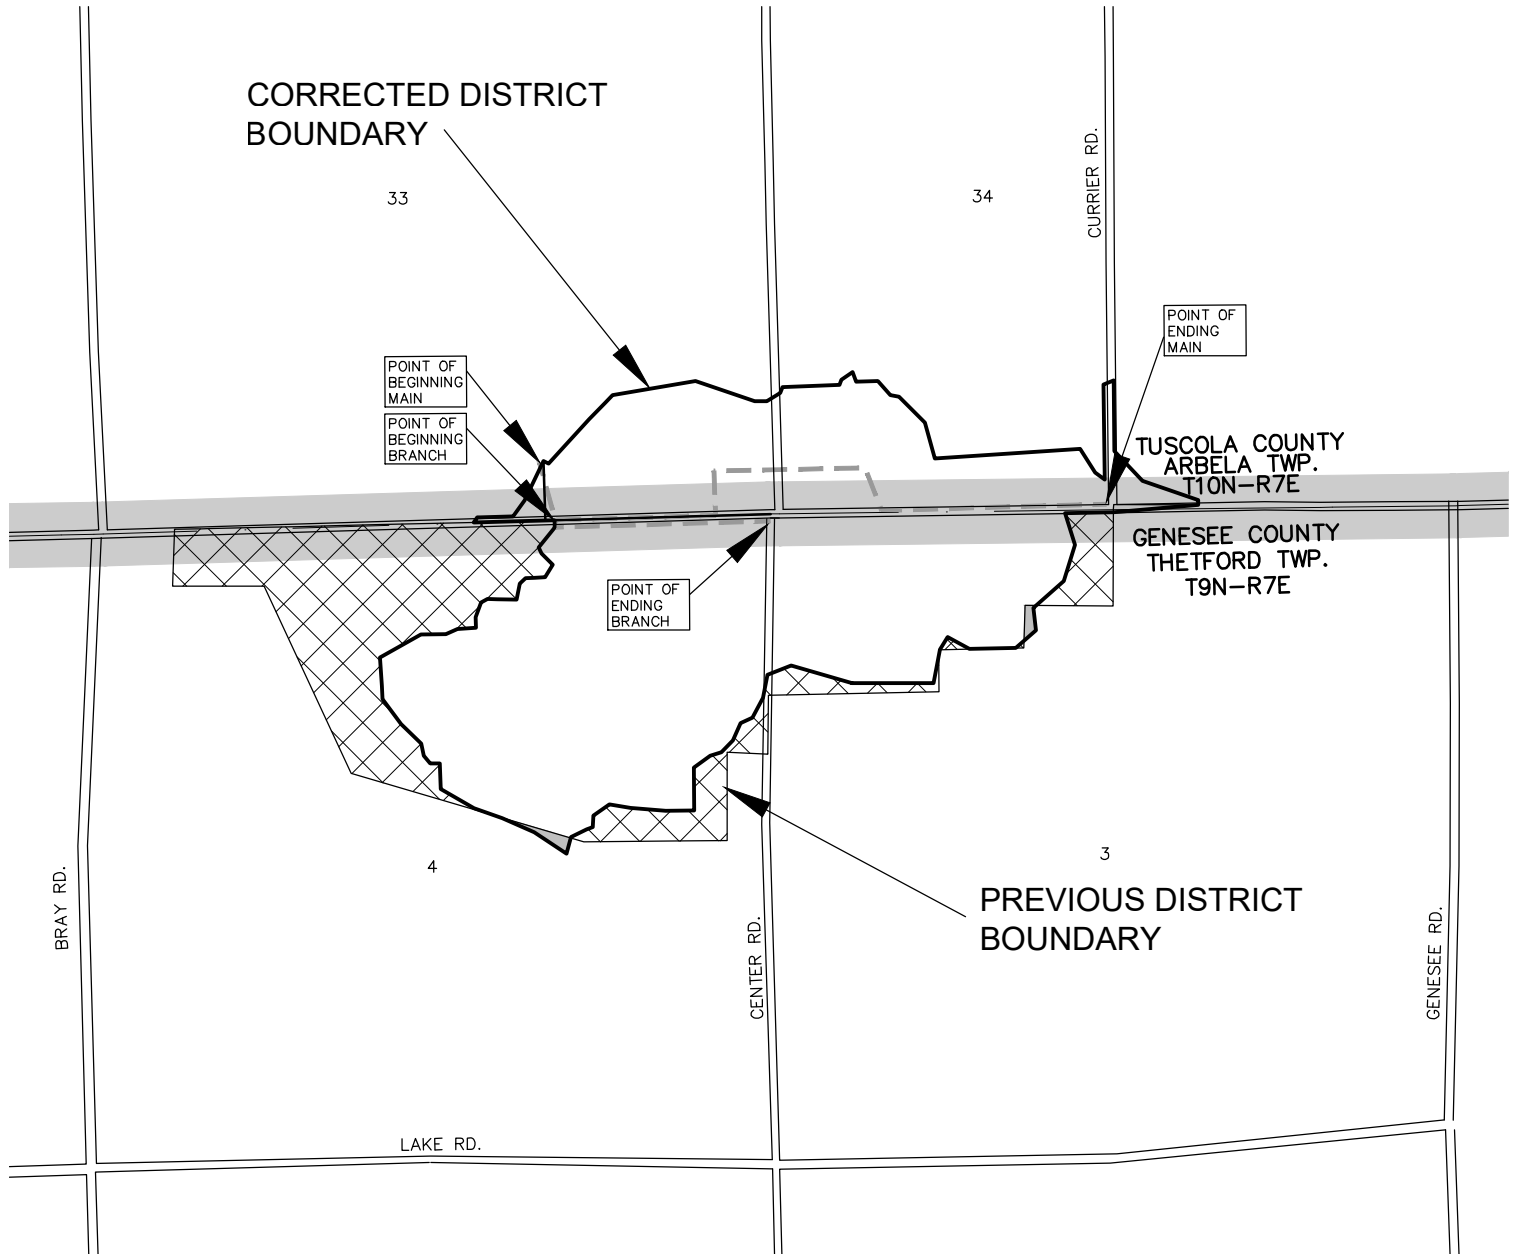

FOX INTERCOUNTY DRAIN DRAINAGE DISTRICT

LANDS ADDED AND REMOVED DRAINAGE DISTRICT

TUSCOLA COUNTY DRAIN COMMISSIONER - ROBERT J. MANTEY
GENESEE COUNTY DRAIN COMMISSIONER - JEFFERY WRIGHT

1.3 MILES TOTAL

LEGEND

- DRAINAGE DISTRICT BOUNDARY
- DRAIN
- MUNICIPAL BOUNDARIES
- COUNTY BOUNDARIES
- ROADS
- LANDS PROPOSED TO BE ADDED
- LANDS PROPOSED TO BE REMOVED