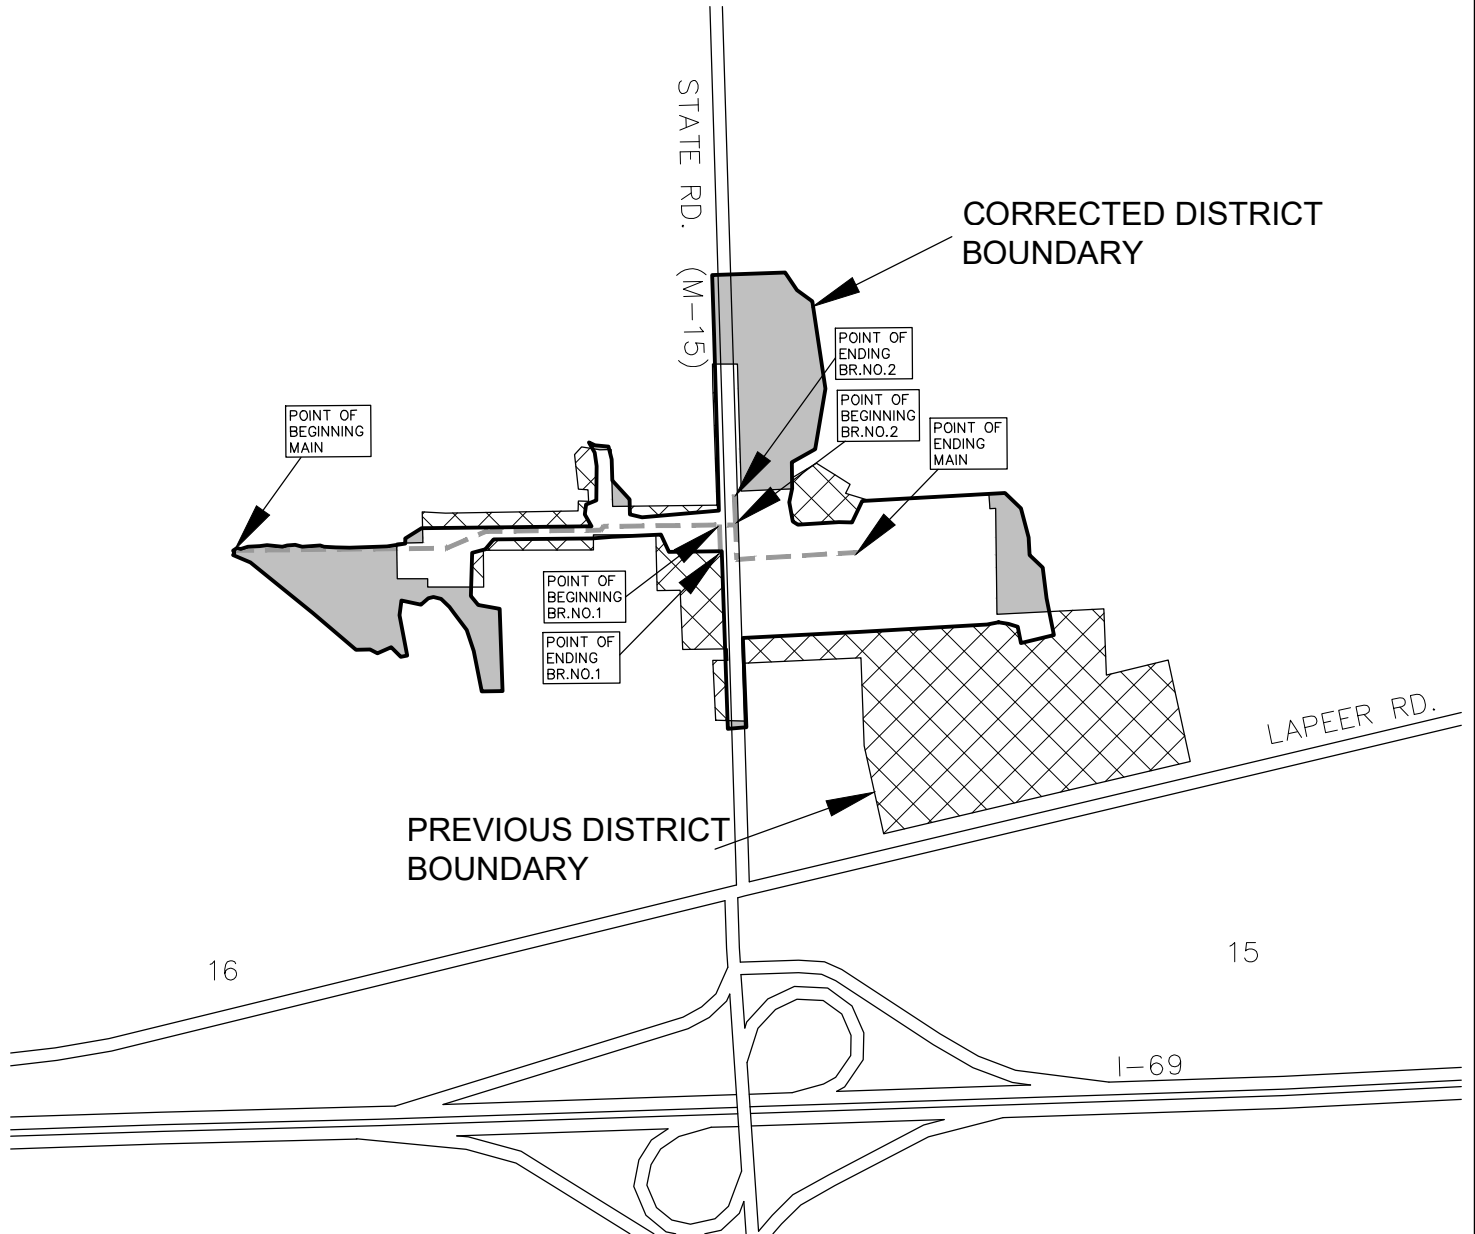

# MILLER DRAIN DRAINAGE DISTRICT

## LANDS ADDED AND REMOVED DRAINAGE DISTRICT

GENESEE COUNTY DRAIN COMMISSIONER - JEFFERY WRIGHT

0.7 MILES TOTAL

### LEGEND

- DRAINAGE DISTRICT BOUNDARY
- DRAIN
- MUNICIPAL BOUNDARIES
- COUNTY BOUNDARIES
- ROADS
- LANDS PROPOSED TO BE ADDED
- LANDS PROPOSED TO BE REMOVED