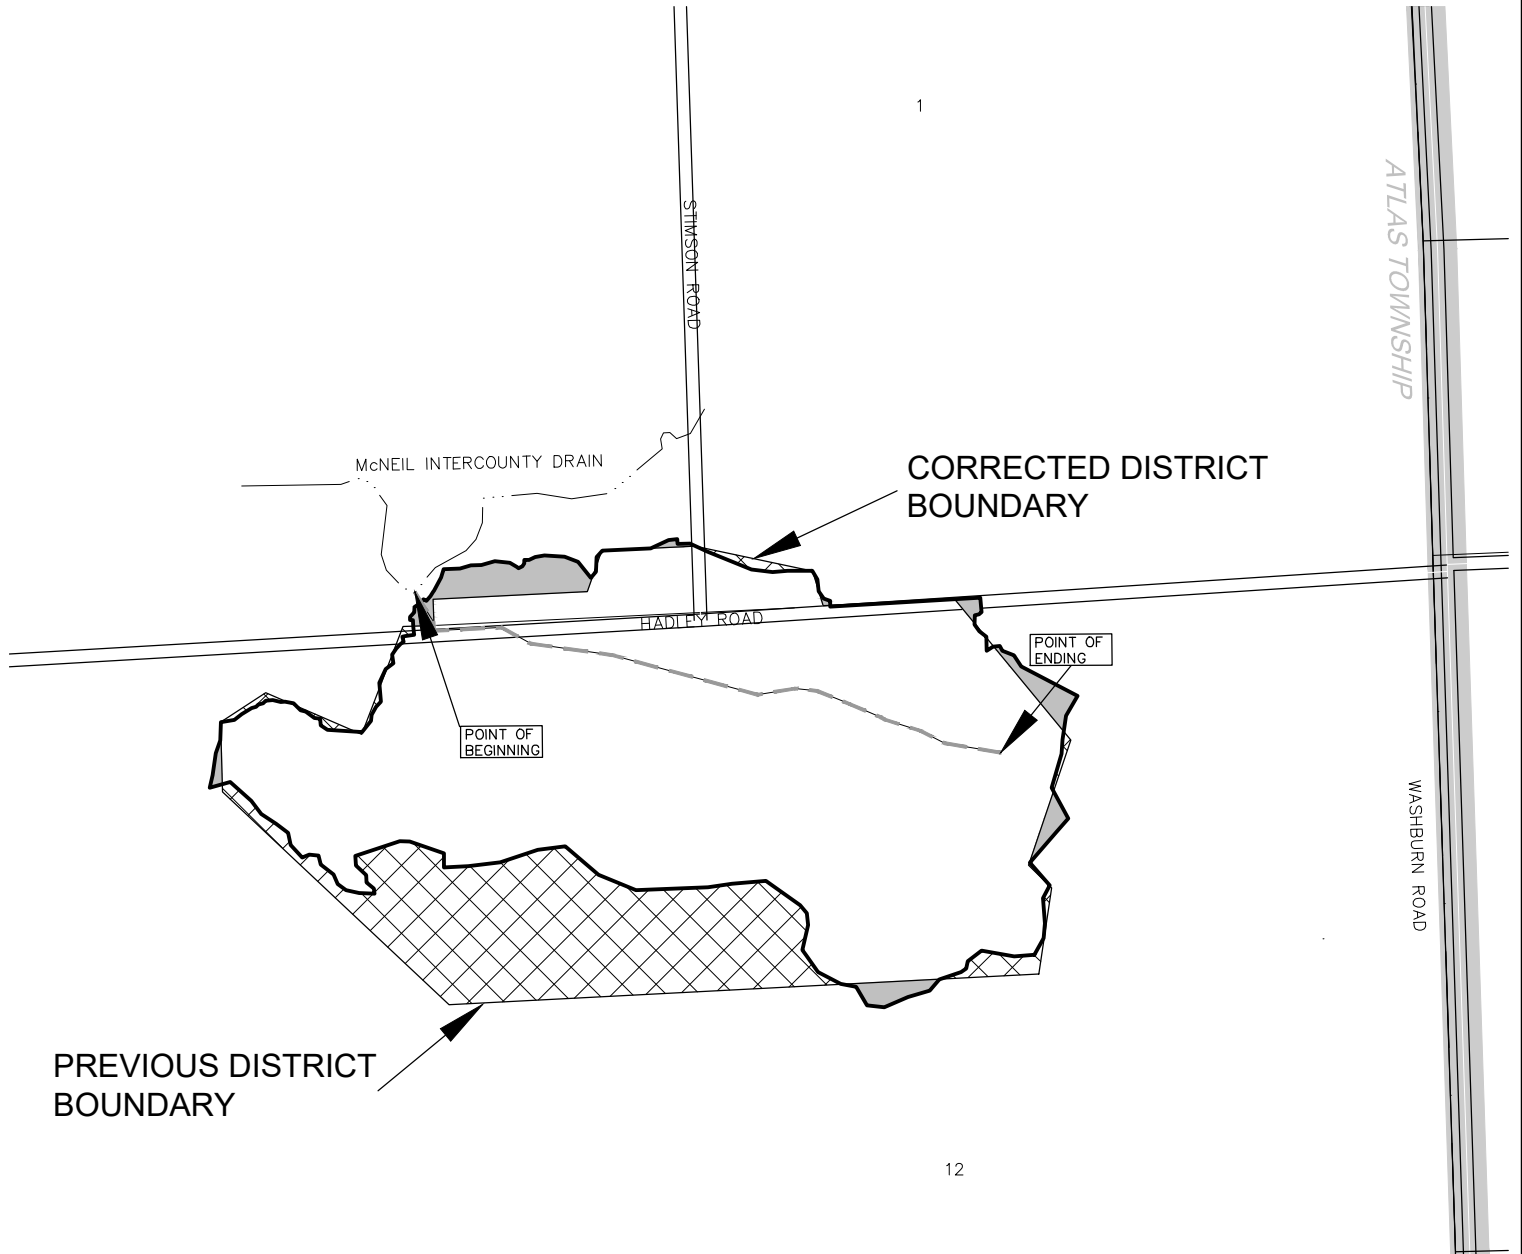

McNEIL EXTENSION DRAIN LANDS ADDED AND REMOVED DRAINAGE DISTRICT GENESEE COUNTY DRAIN COMMISSIONER - JEFF WRIGHT

12

COUNTY KEY

LEGEND

-  DRAINAGE DISTRICT BOUNDARY
-  DRAIN
-  MUNICIPAL BOUNDARIES
-  COUNTY BOUNDARIES
-  ROADS
-  LANDS PROPOSED TO BE ADDED
-  LANDS PROPOSED TO BE REMOVED