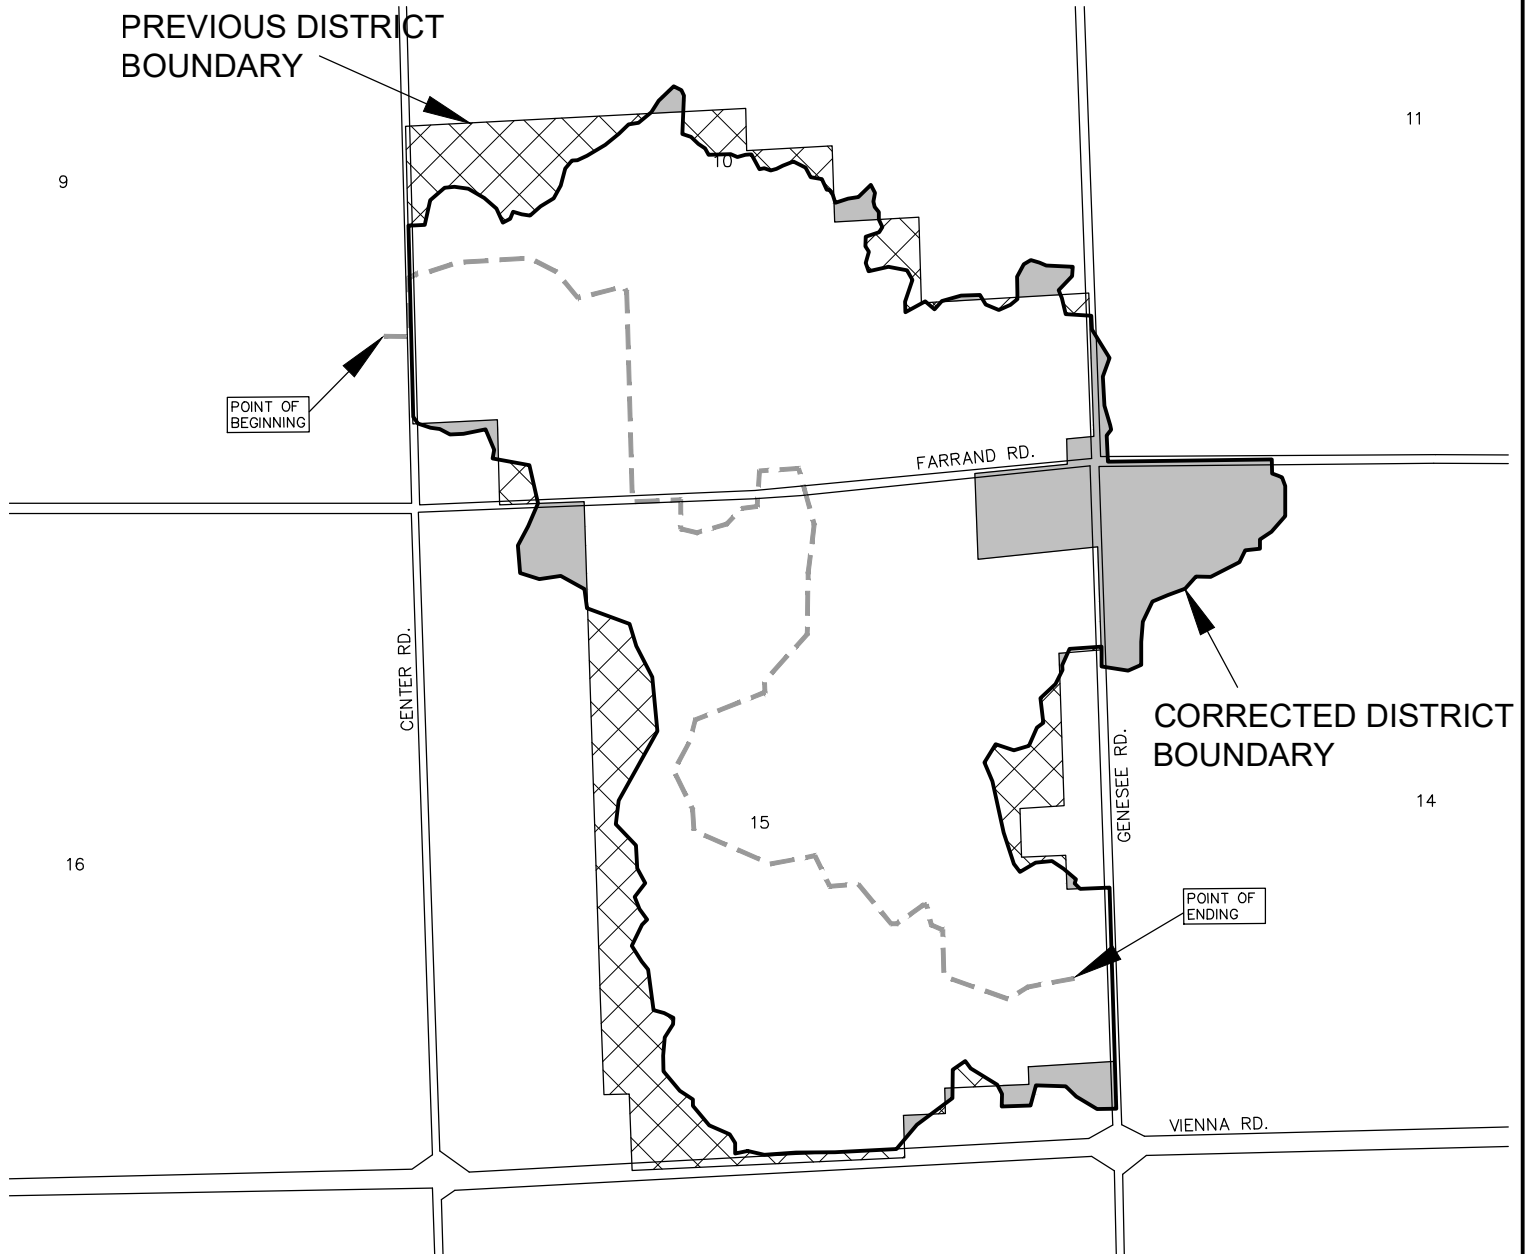

SHAFFER DRAIN DRAINAGE DISTRICT

LANDS ADDED AND REMOVED DRAINAGE DISTRICT

GENESEE COUNTY DRAIN COMMISSIONER - JEFFERY WRIGHT

2.5 MILES TOTAL

LEGEND

- DRAINAGE DISTRICT BOUNDARY
- DRAIN
- MUNICIPAL BOUNDARIES
- COUNTY BOUNDARIES
- ROADS
- LANDS PROPOSED TO BE ADDED
- LANDS PROPOSED TO BE REMOVED