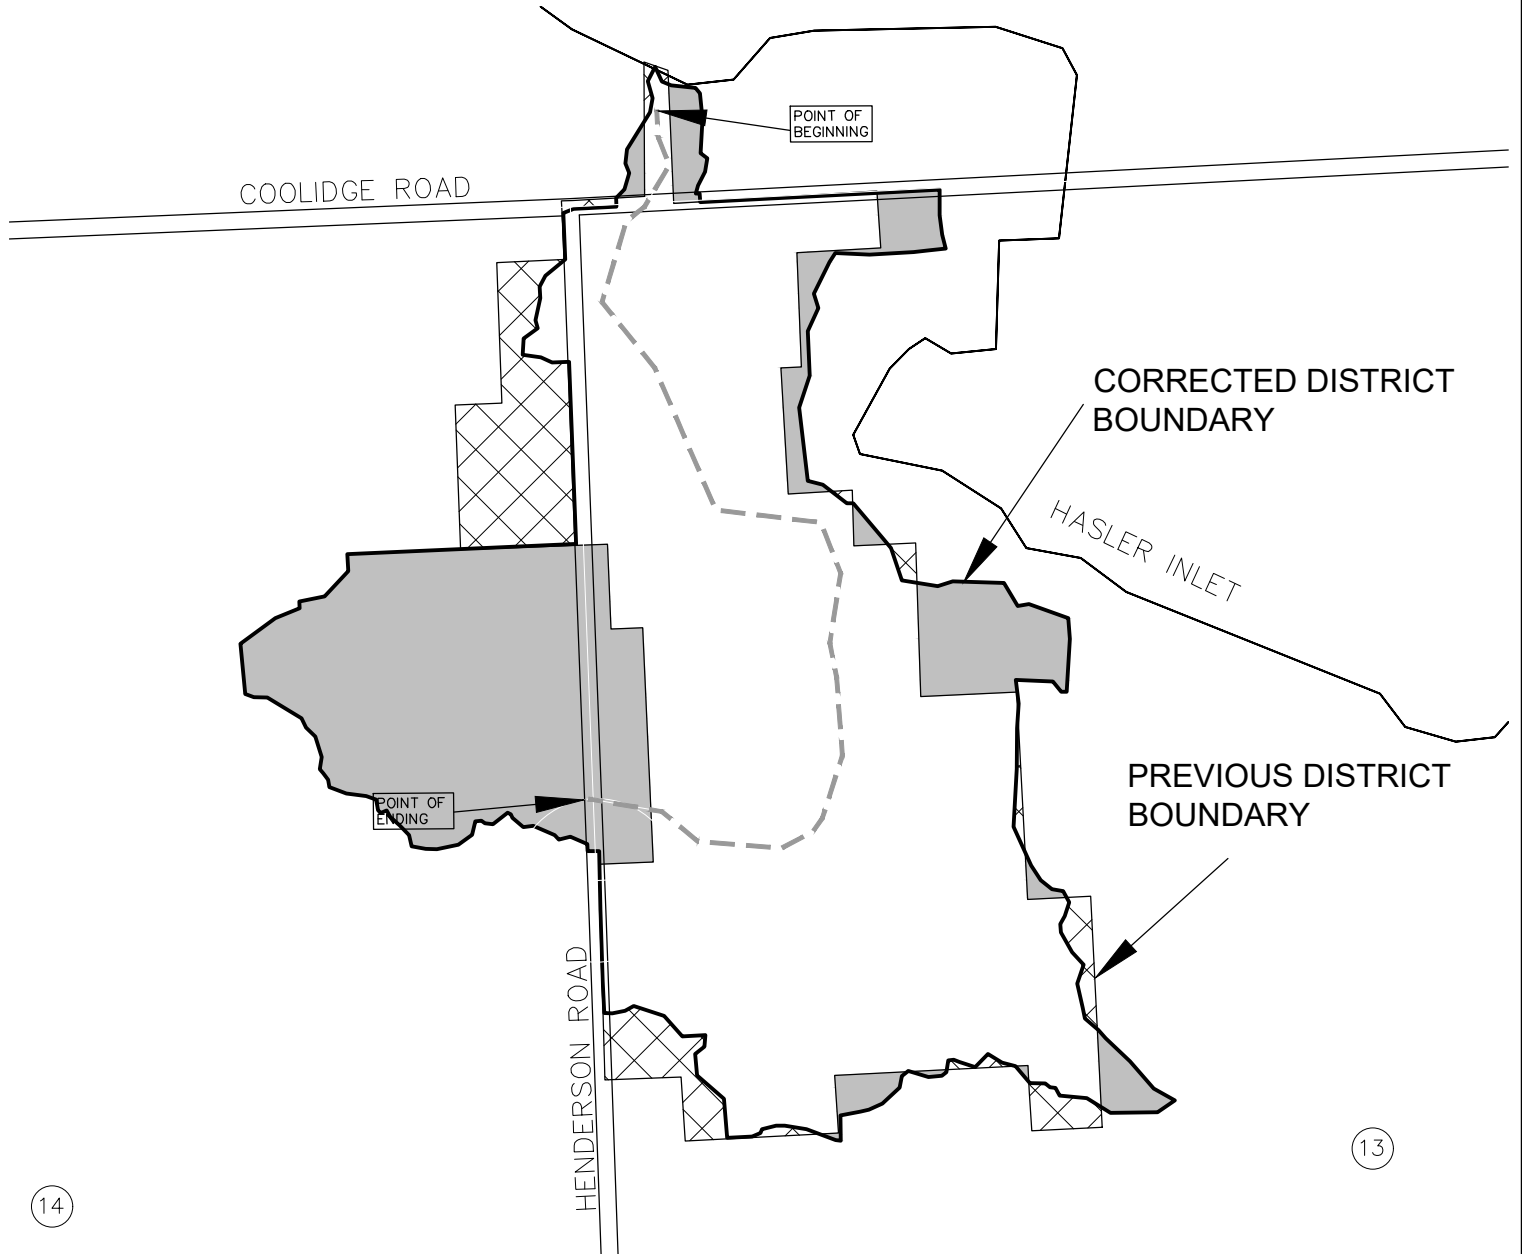

STINE DRAIN

LANDS ADDED AND REMOVED DRAINAGE DISTRICT

GENESEE COUNTY DRAIN COMMISSIONER - JEFF WRIGHT

14

13

LEGEND

- DRAINAGE DISTRICT BOUNDARY
- DRAIN
- MUNICIPAL BOUNDARIES
- COUNTY BOUNDARIES
- ROADS
- LANDS PROPOSED TO BE ADDED
- LANDS PROPOSED TO BE REMOVED