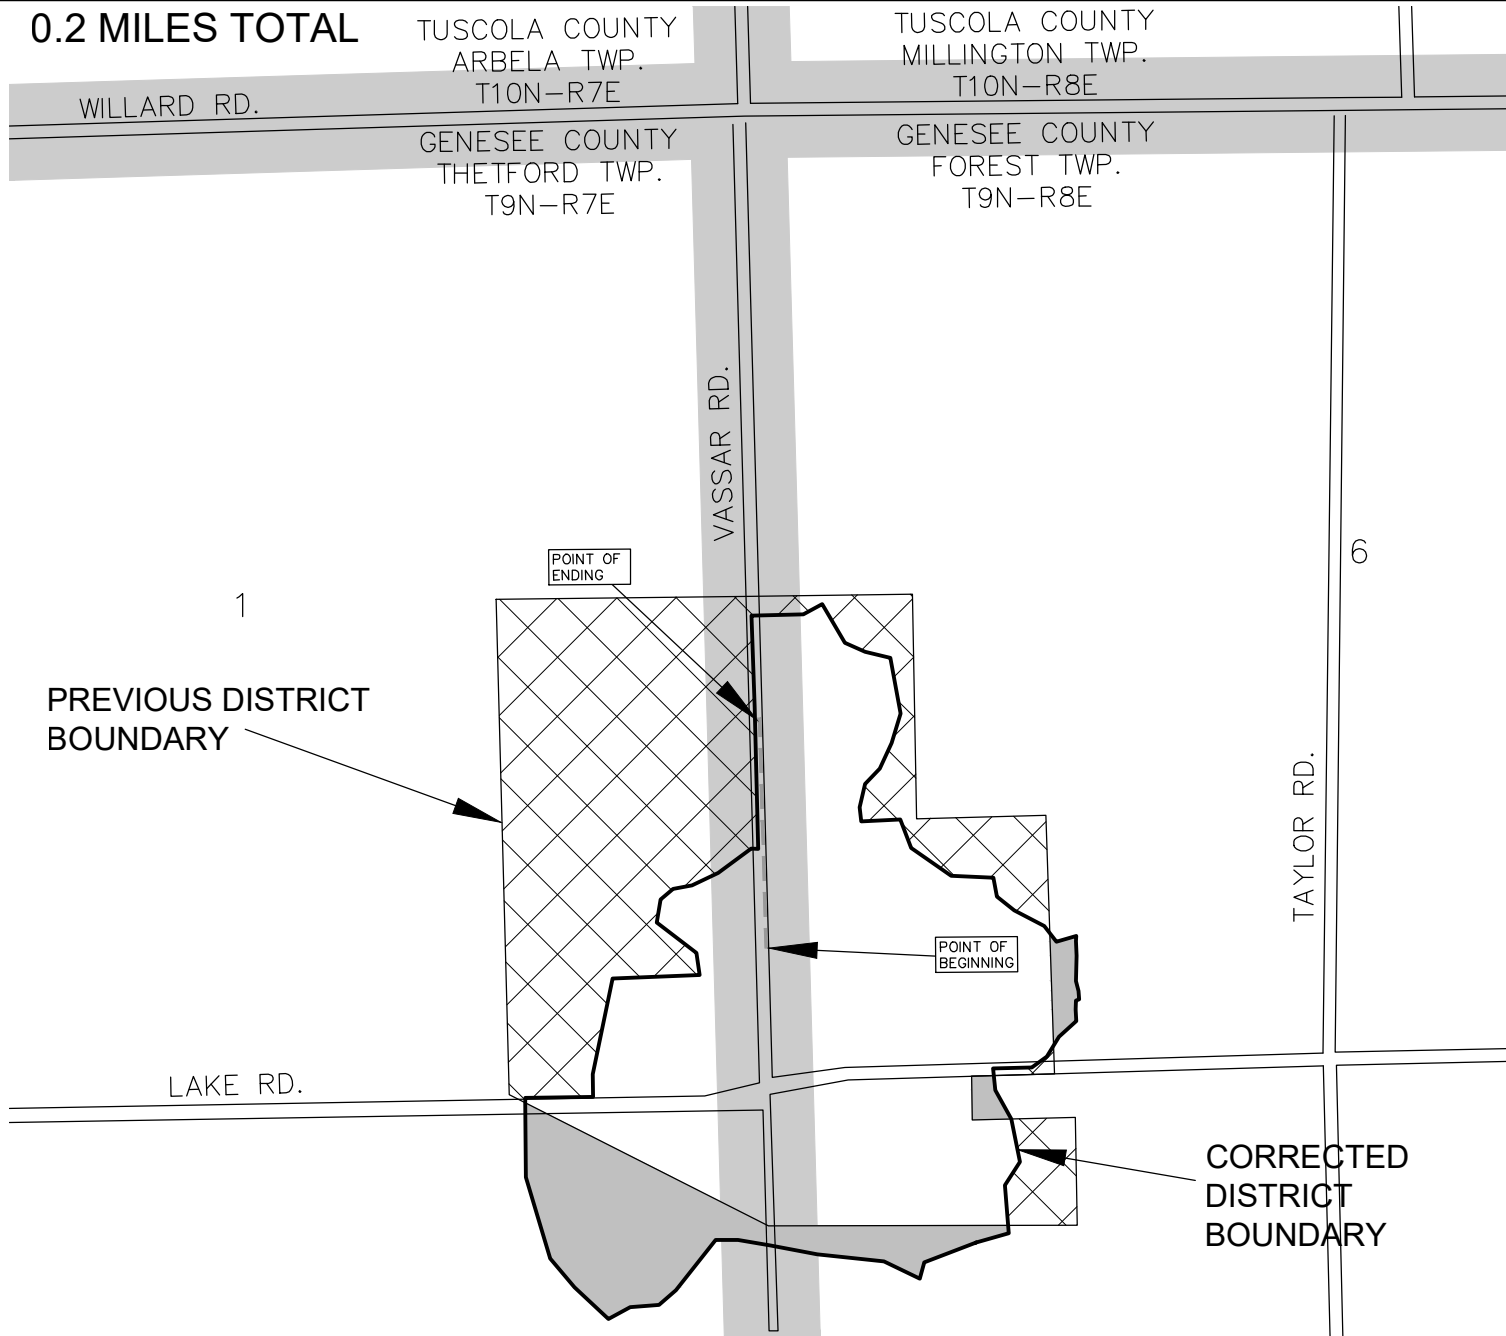

TAYLOR DRAIN DRAINAGE DISTRICT

LANDS ADDED AND REMOVED DRAINAGE DISTRICT

GENESEE COUNTY DRAIN COMMISSIONER - JEFFERY WRIGHT

0.2 MILES TOTAL

LEGEND

	DRAINAGE DISTRICT BOUNDARY
	DRAIN
	MUNICIPAL BOUNDARIES
	COUNTY BOUNDARIES
	ROADS
	LANDS PROPOSED TO BE ADDED
	LANDS PROPOSED TO BE REMOVED