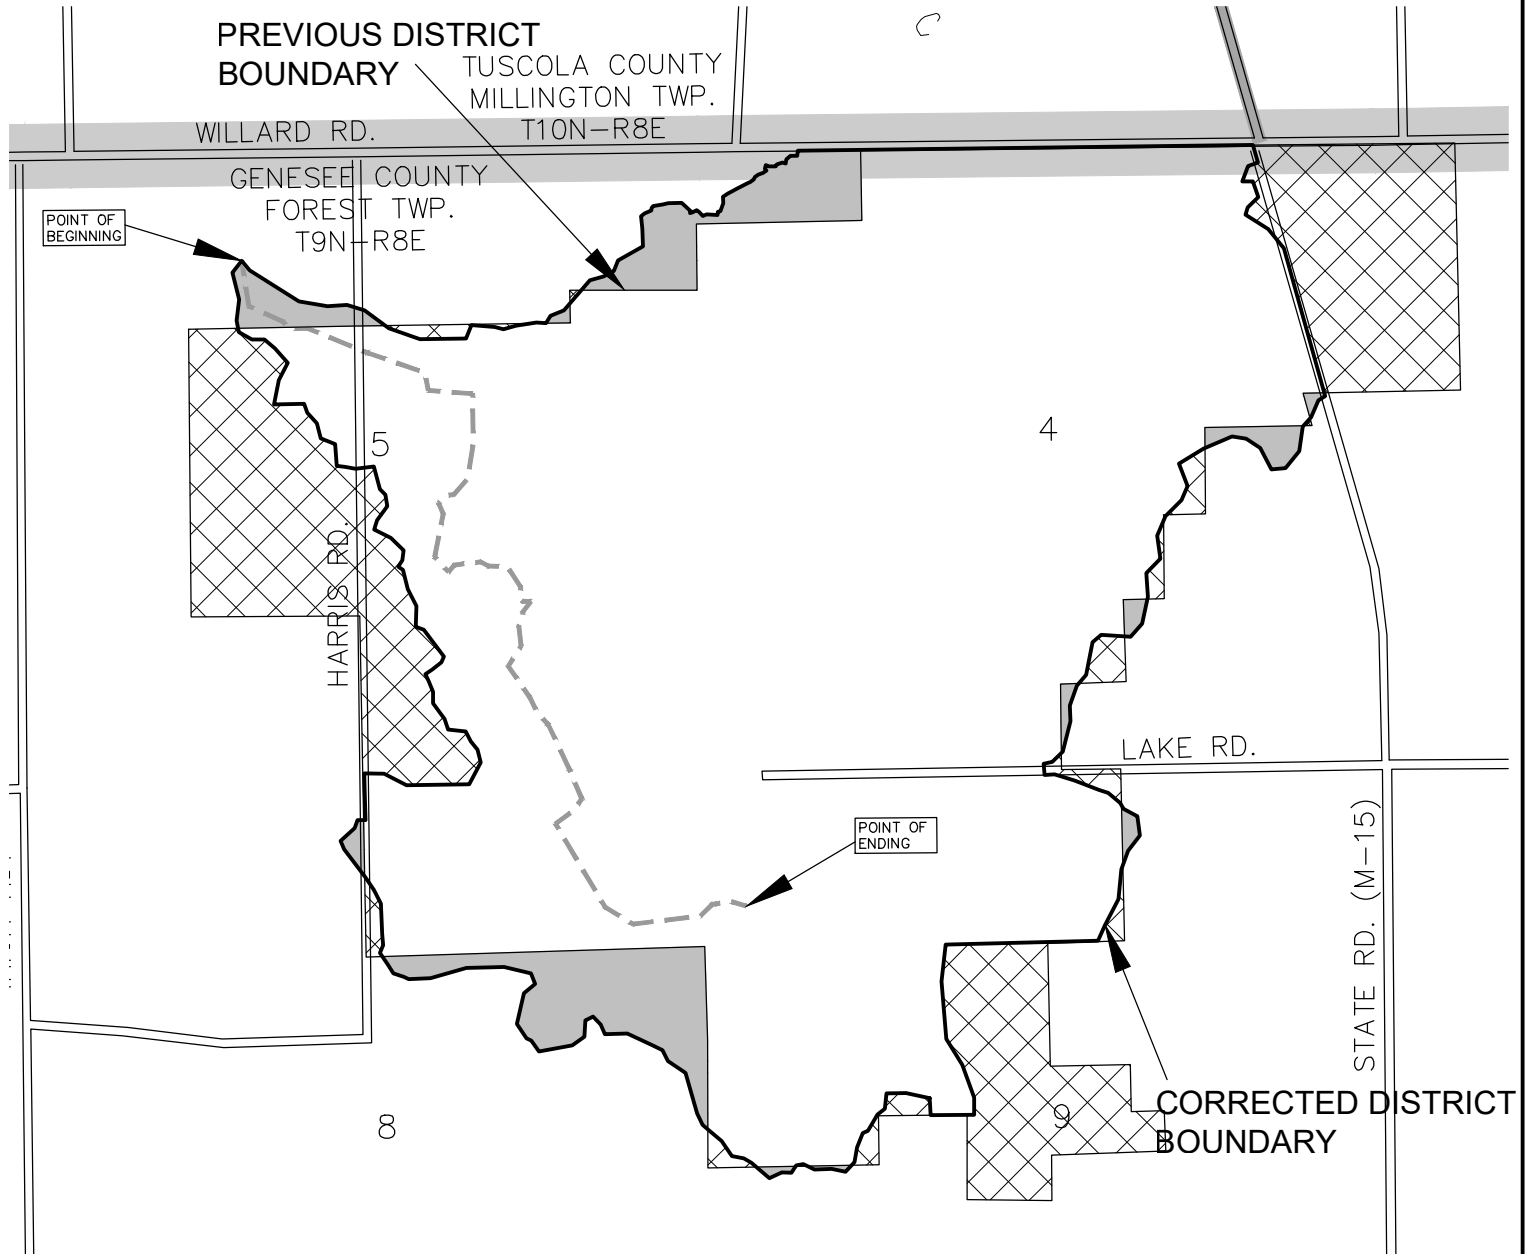

# TORREY DRAIN DRAINAGE DISTRICT

## LANDS ADDED AND REMOVED DRAINAGE DISTRICT

GENESEE COUNTY DRAIN COMMISSIONER - JEFFERY WRIGHT

1.7 MILES TOTAL

**LEGEND**

	DRAINAGE DISTRICT BOUNDARY
	DRAIN
	MUNICIPAL BOUNDARIES
	COUNTY BOUNDARIES
	ROADS
	LANDS PROPOSED TO BE ADDED
	LANDS PROPOSED TO BE REMOVED