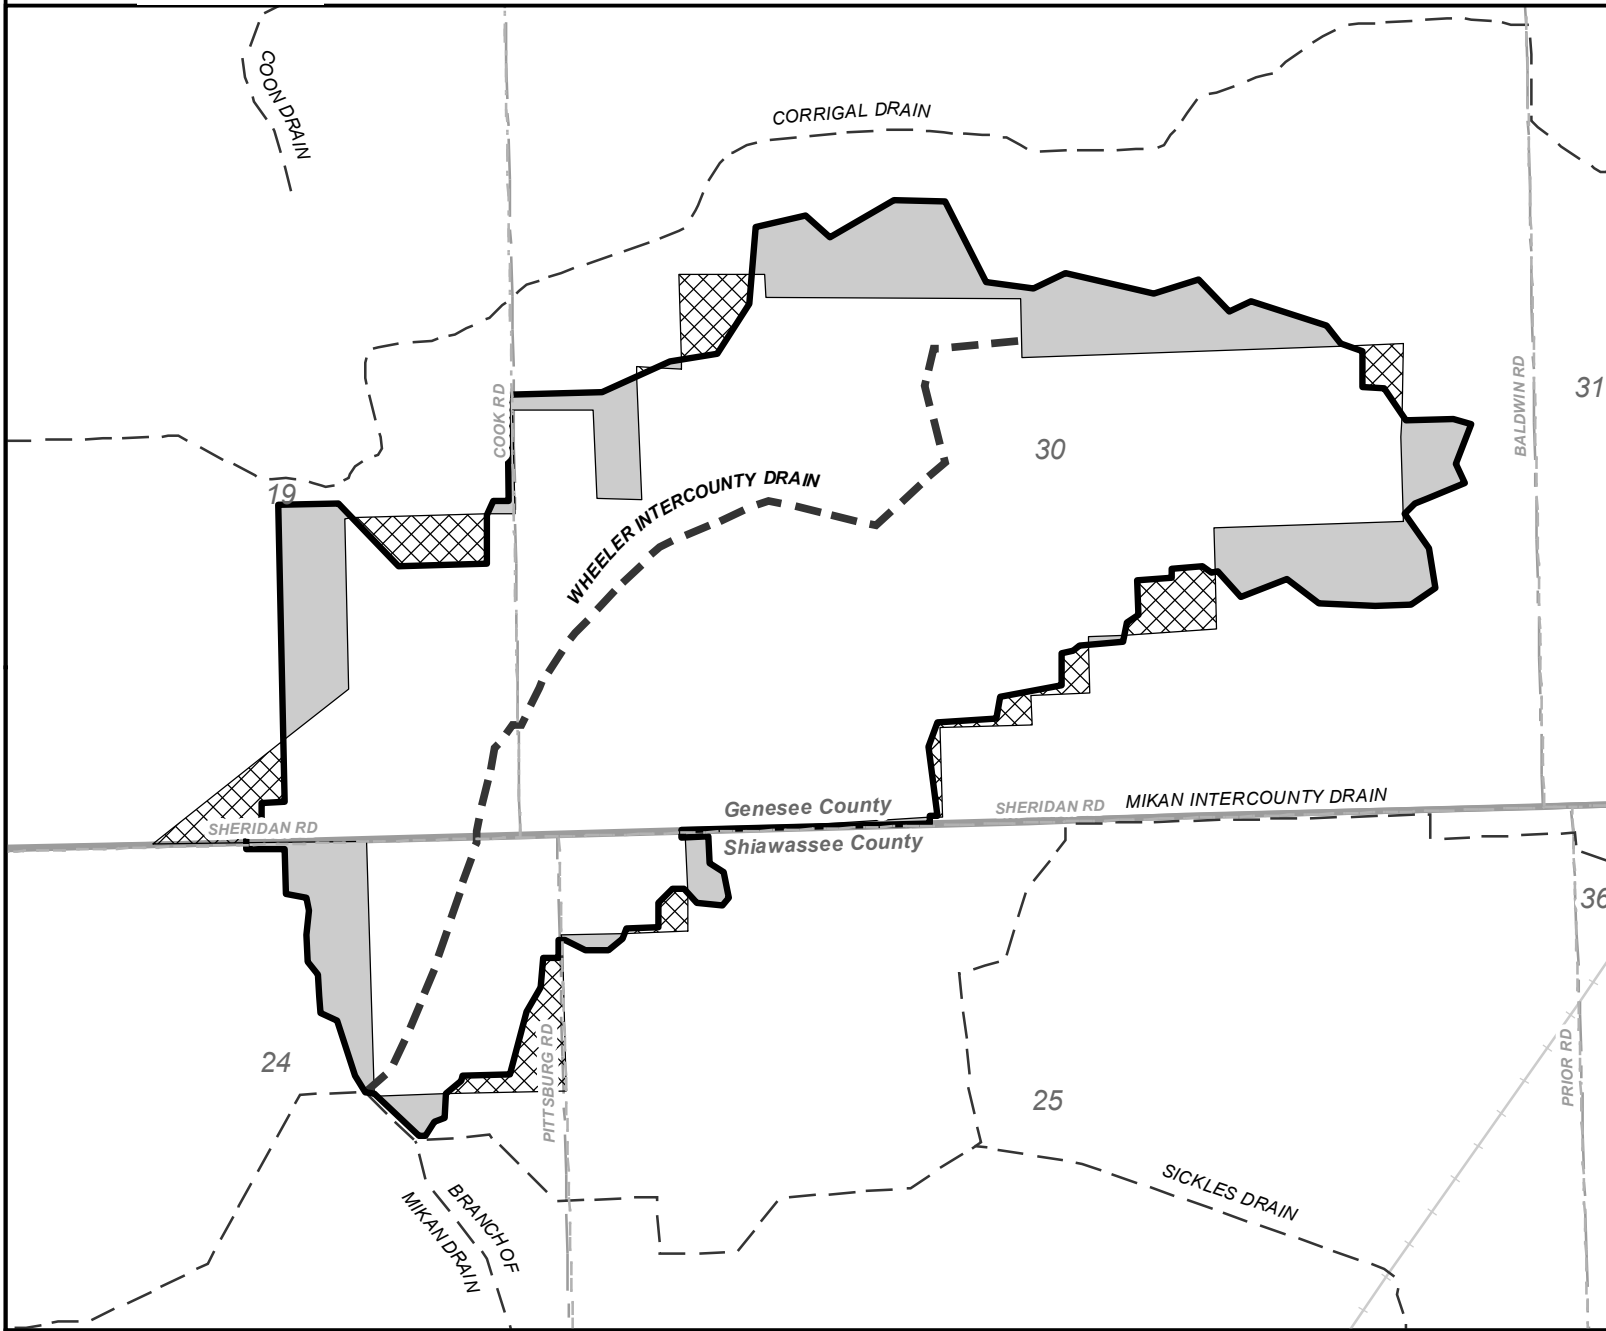

WHEELER INTERCOUNTY DRAIN DRAINAGE DISTRICT

SHIAWASSEE COUNTY DRAIN COMMISSIONER - ANTHONY NEWMAN

GENESEE COUNTY DRAIN COMMISSIONER - JEFFREY WRIGHT

LEGEND

-  DRAINAGE DISTRICT
-  DRAIN
-  LAND ADDED
-  LAND REMOVED
-  OTHER DRAINS
-  MUNICIPAL BOUNDARIES
-  SECTIONS
-  COUNTY ROADS
-  RAILROAD