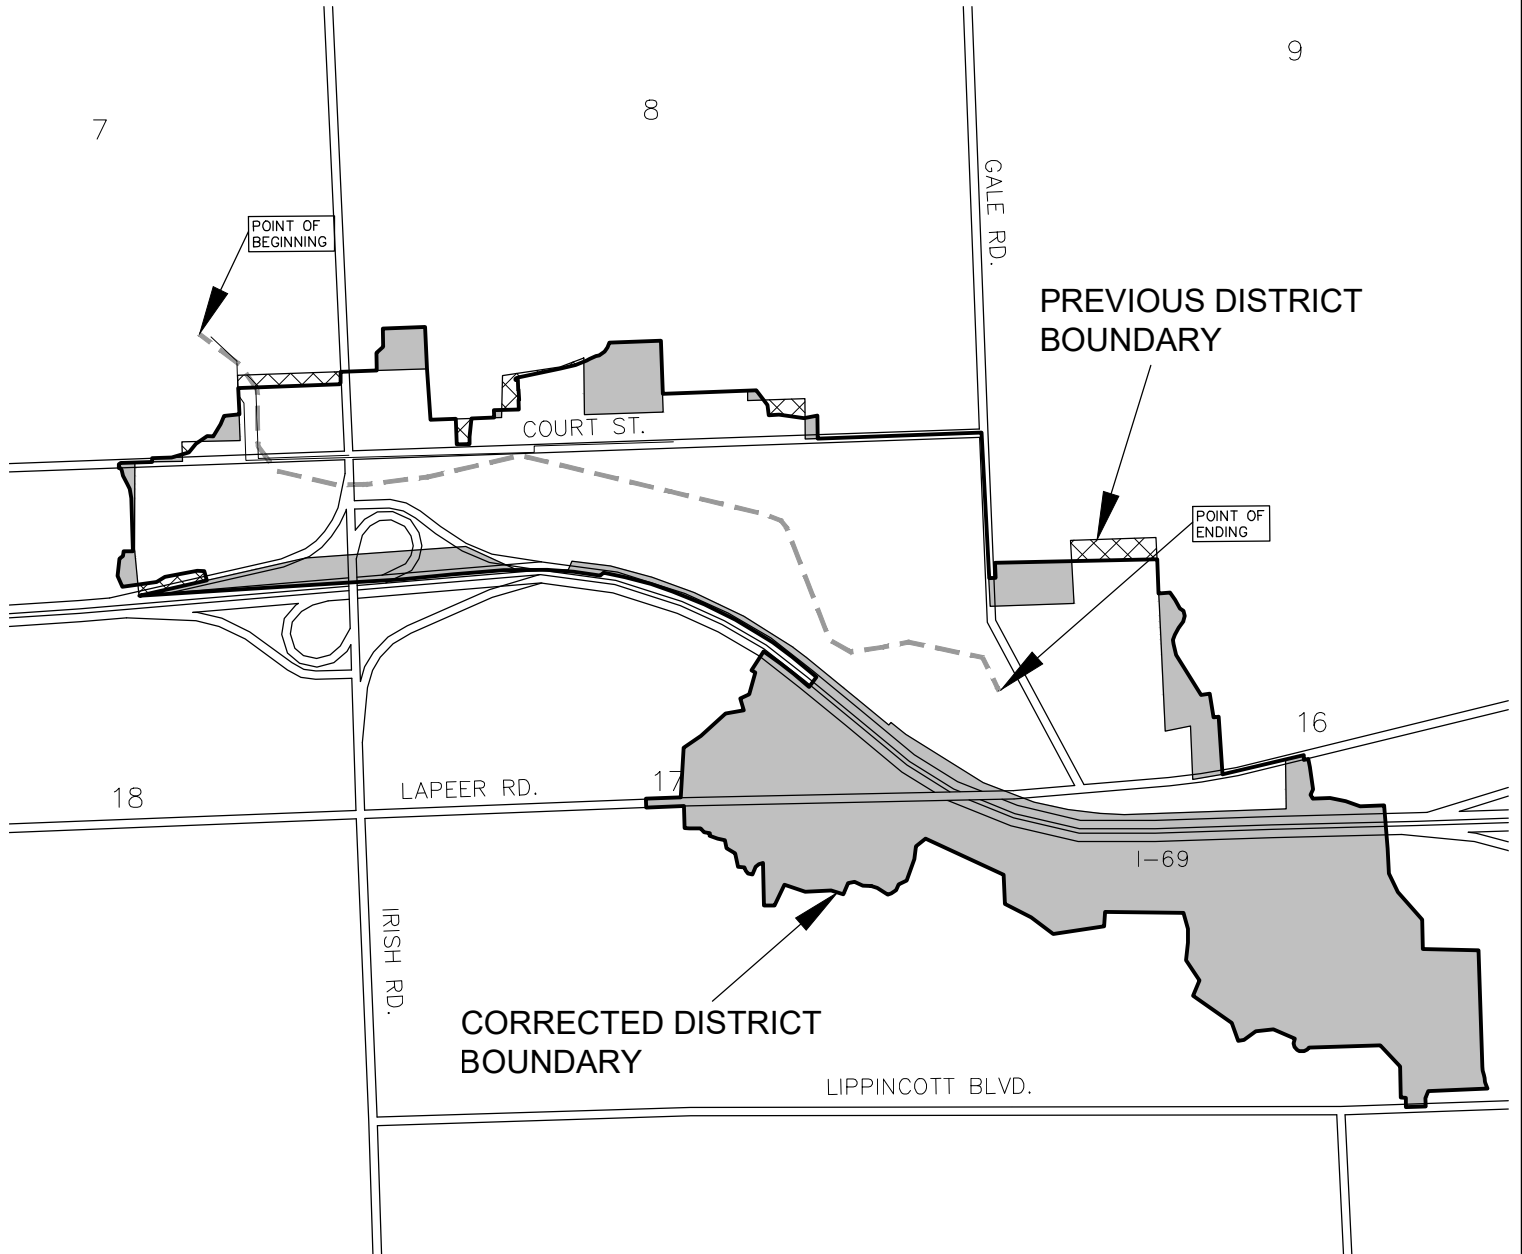

# WHITE DRAIN DRAINAGE DISTRICT

## LANDS ADDED AND REMOVED DRAINAGE DISTRICT

GENESEE COUNTY DRAIN COMMISSIONER - JEFFERY WRIGHT

1.5 MILES TOTAL

### LEGEND

- DRAINAGE DISTRICT BOUNDARY
- DRAIN
- MUNICIPAL BOUNDARIES
- COUNTY BOUNDARIES
- ROADS
- LANDS PROPOSED TO BE ADDED
- LANDS PROPOSED TO BE REMOVED