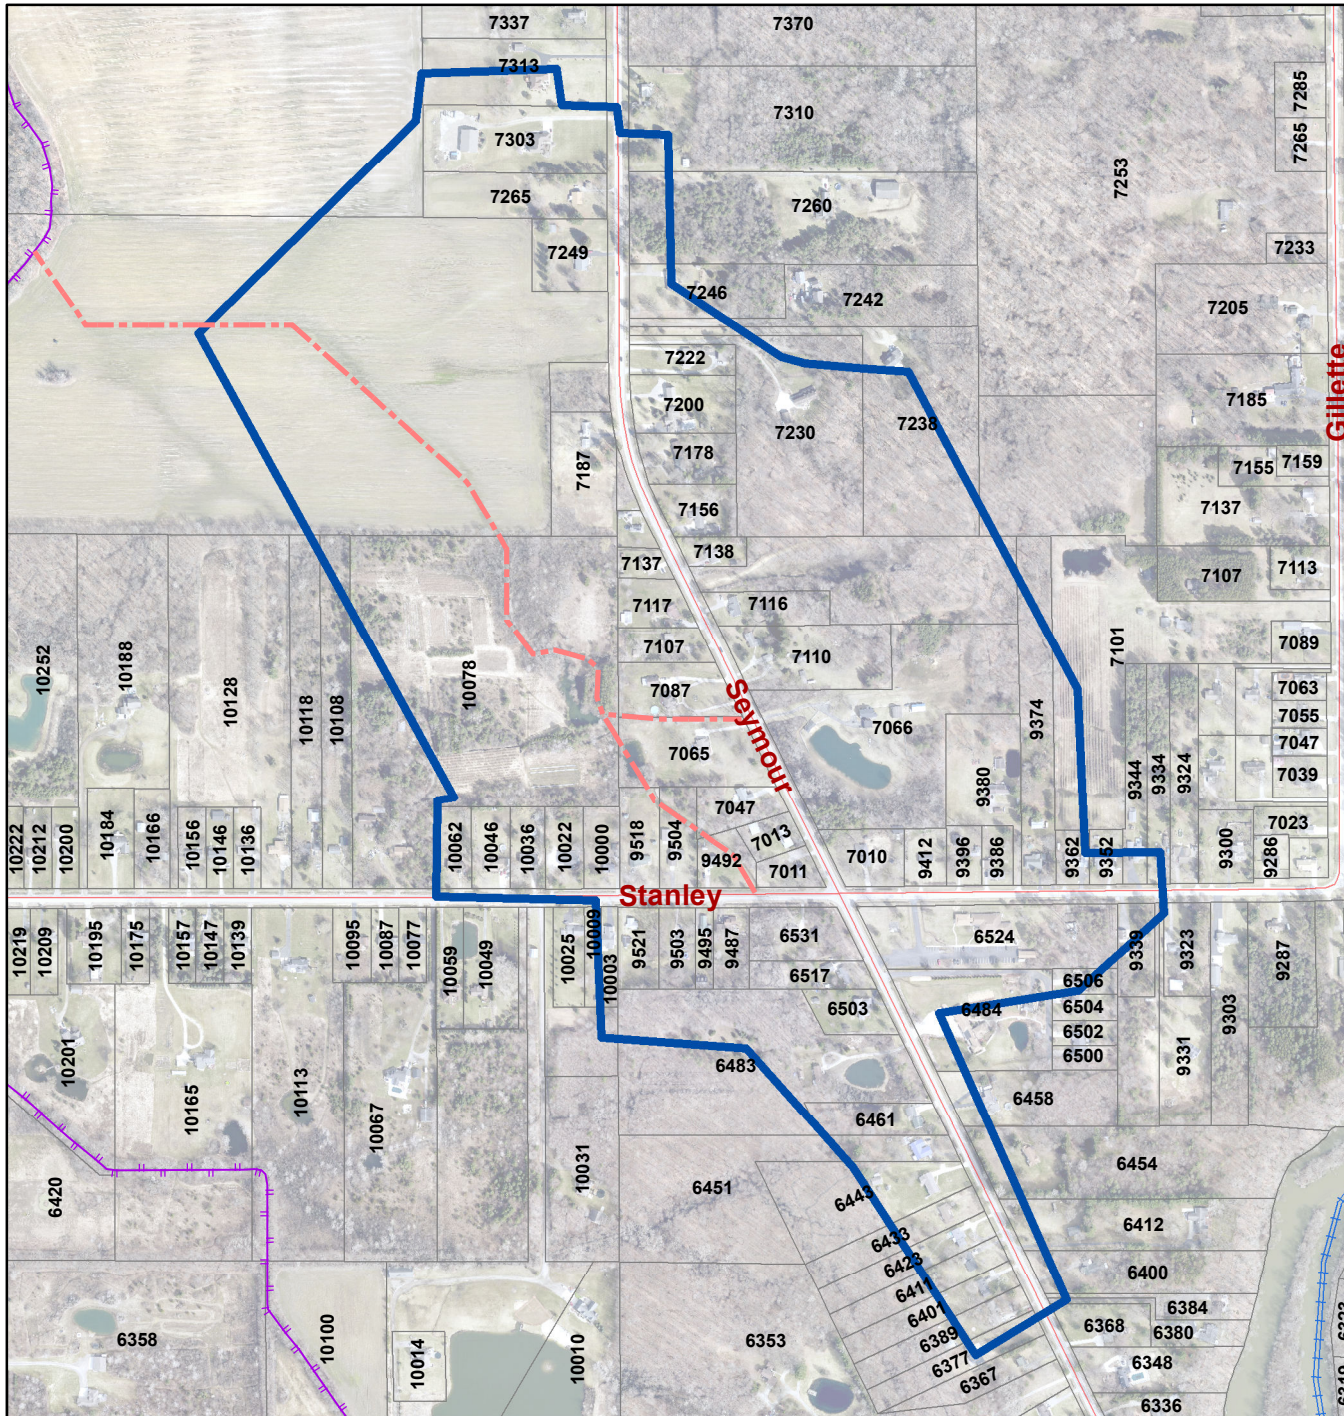

1702 Kearsley Creek, Grandview Br

Jeffrey Wright
 Genesee County Drain Commissioner
 4608 Beecher Rd, Flint MI 48532

Flushing Township

- - - Petition Drain Centerline
- Existing Enclosed County Drain
- Existing Open Ditch County Drain
- Natural Watercourse
- BOD Drainage District
- Roads

Map not to scale