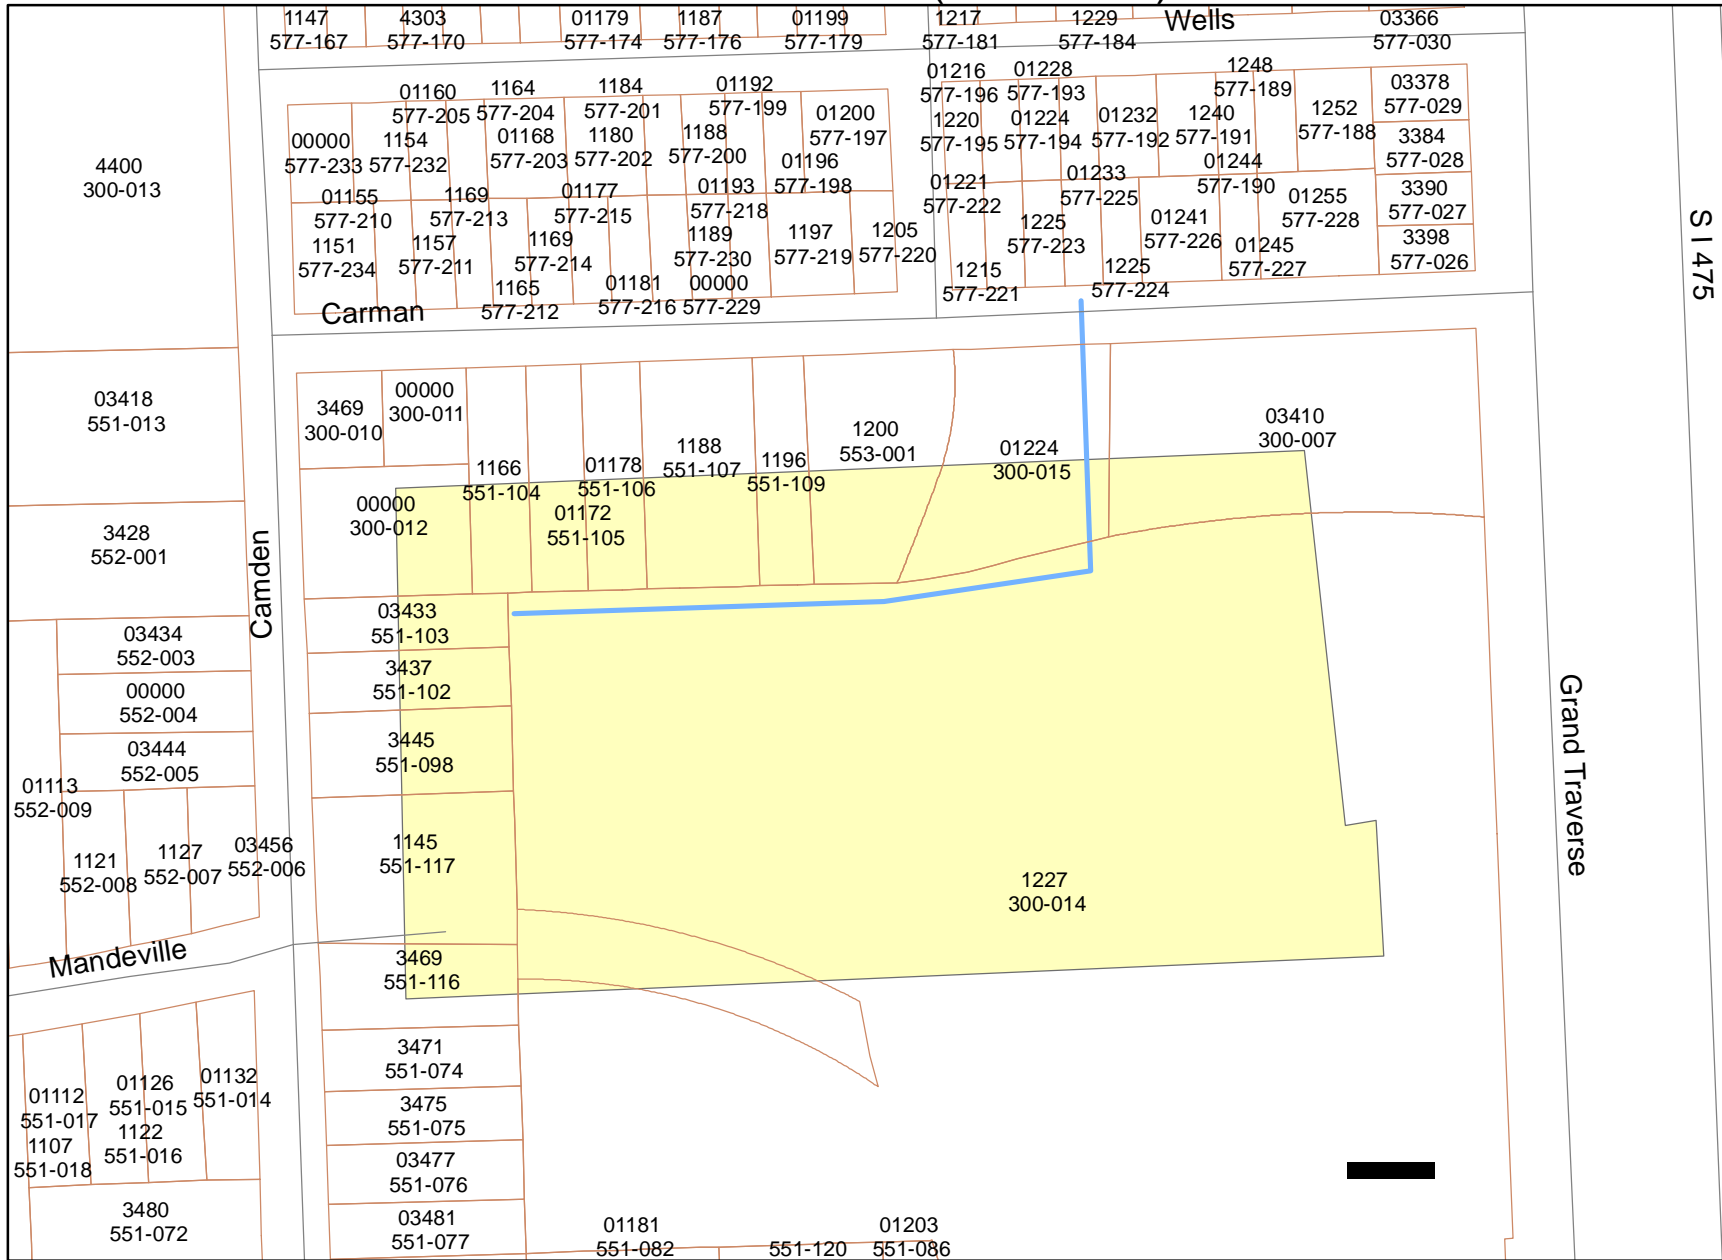

Burton Drain (Extension)

S 1475