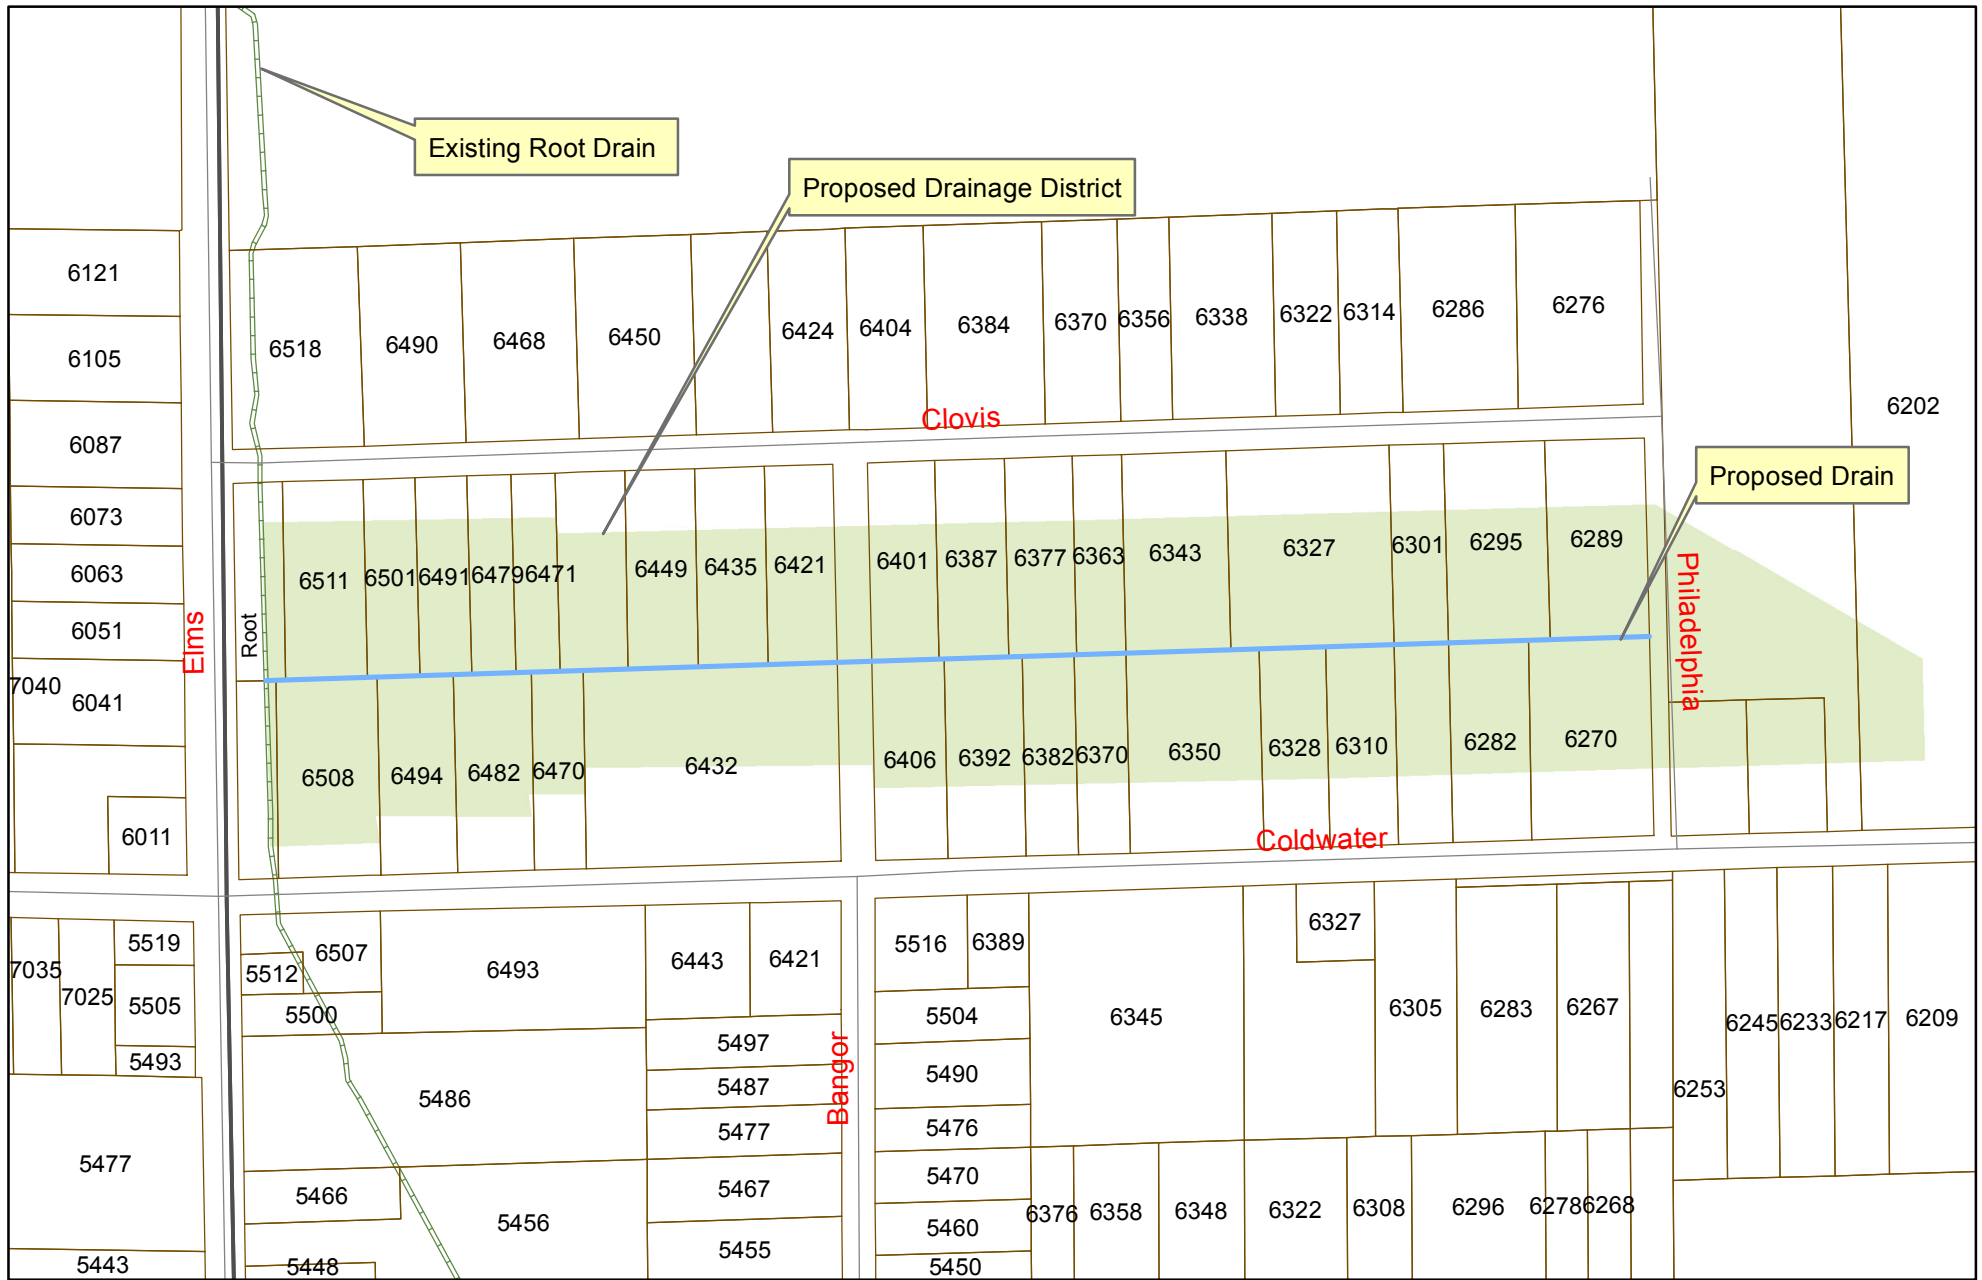

Root Drain #0185 (Lincoln Park Branch of)

Not To Scale