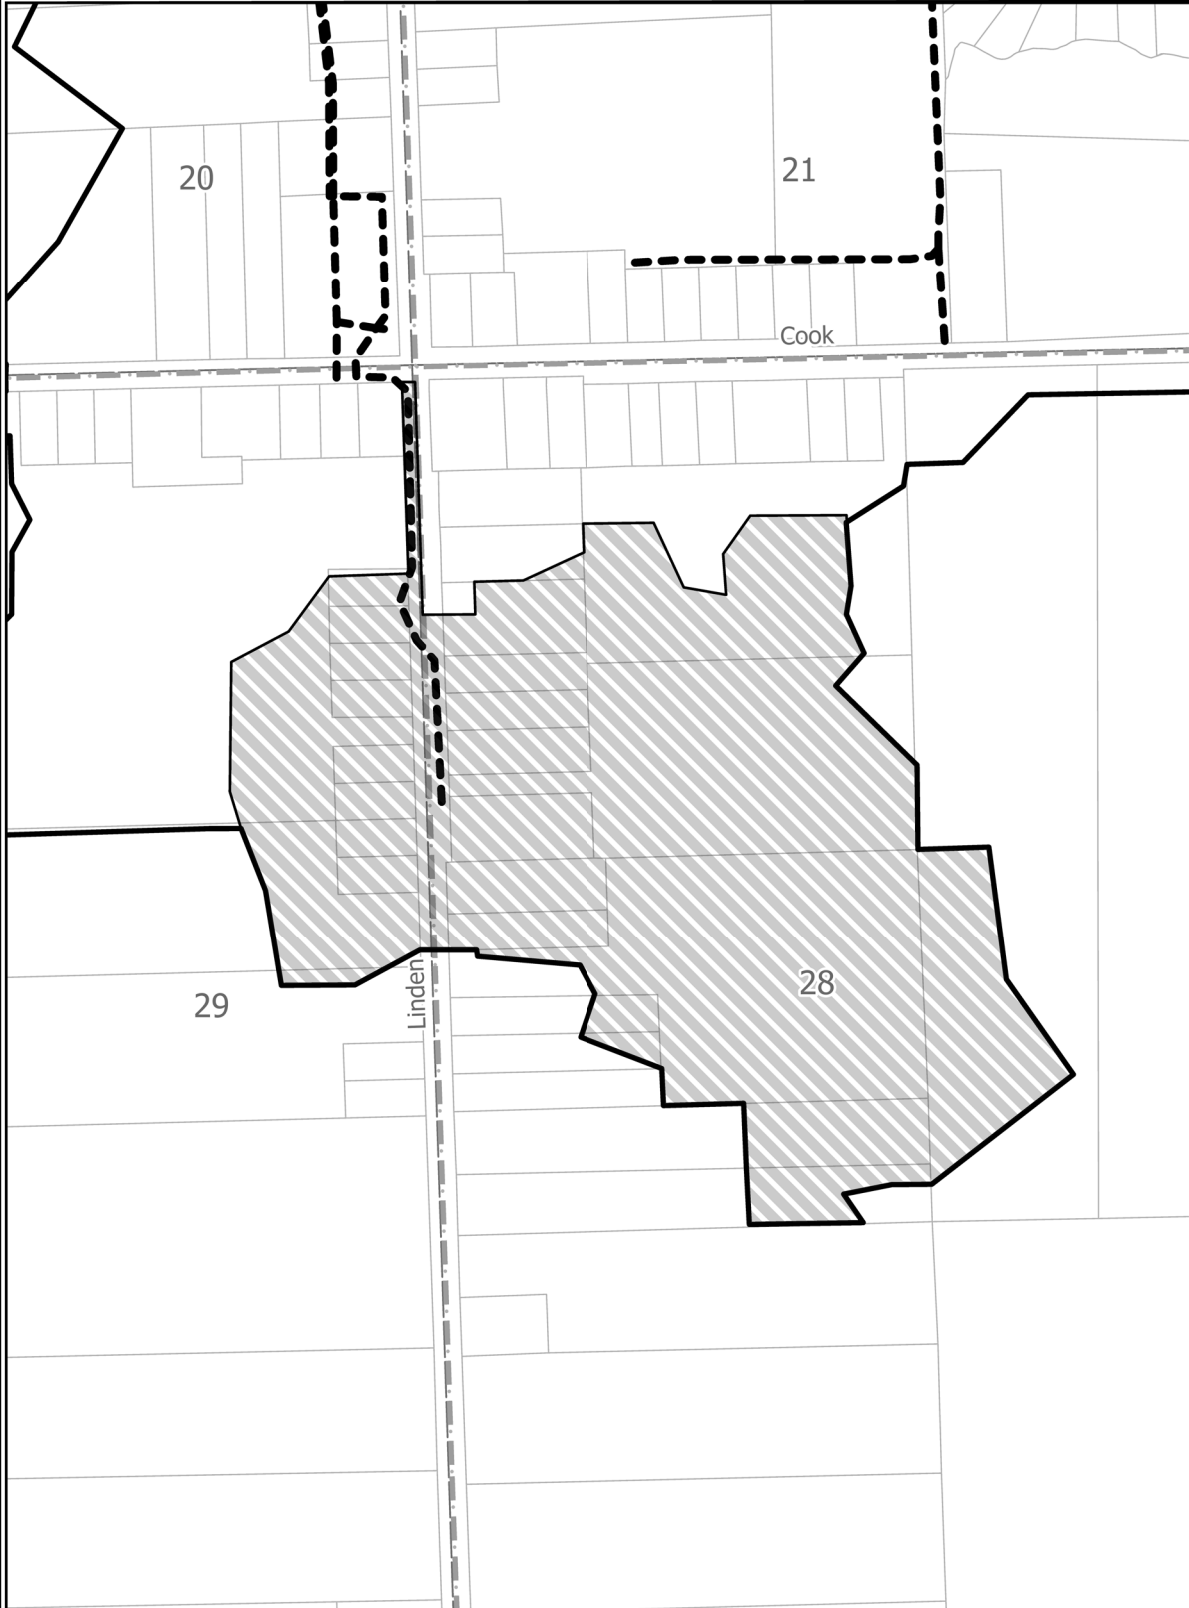

HOWLAND, LINDEN & COOK ROAD BR PETITION PROJECT AREA GENESEE COUNTY DRAIN COMMISSIONER JEFFERY WRIGHT

LEGEND

- DRAINAGE DISTRICT
- PETITION PROJECT AREA
- DRAIN
- PARCELS
- MUNICIPAL BOUNDARIES
- SECTIONS
- STATE ROAD
- COUNTY ROAD
- LOCAL ROAD
- RAILROAD