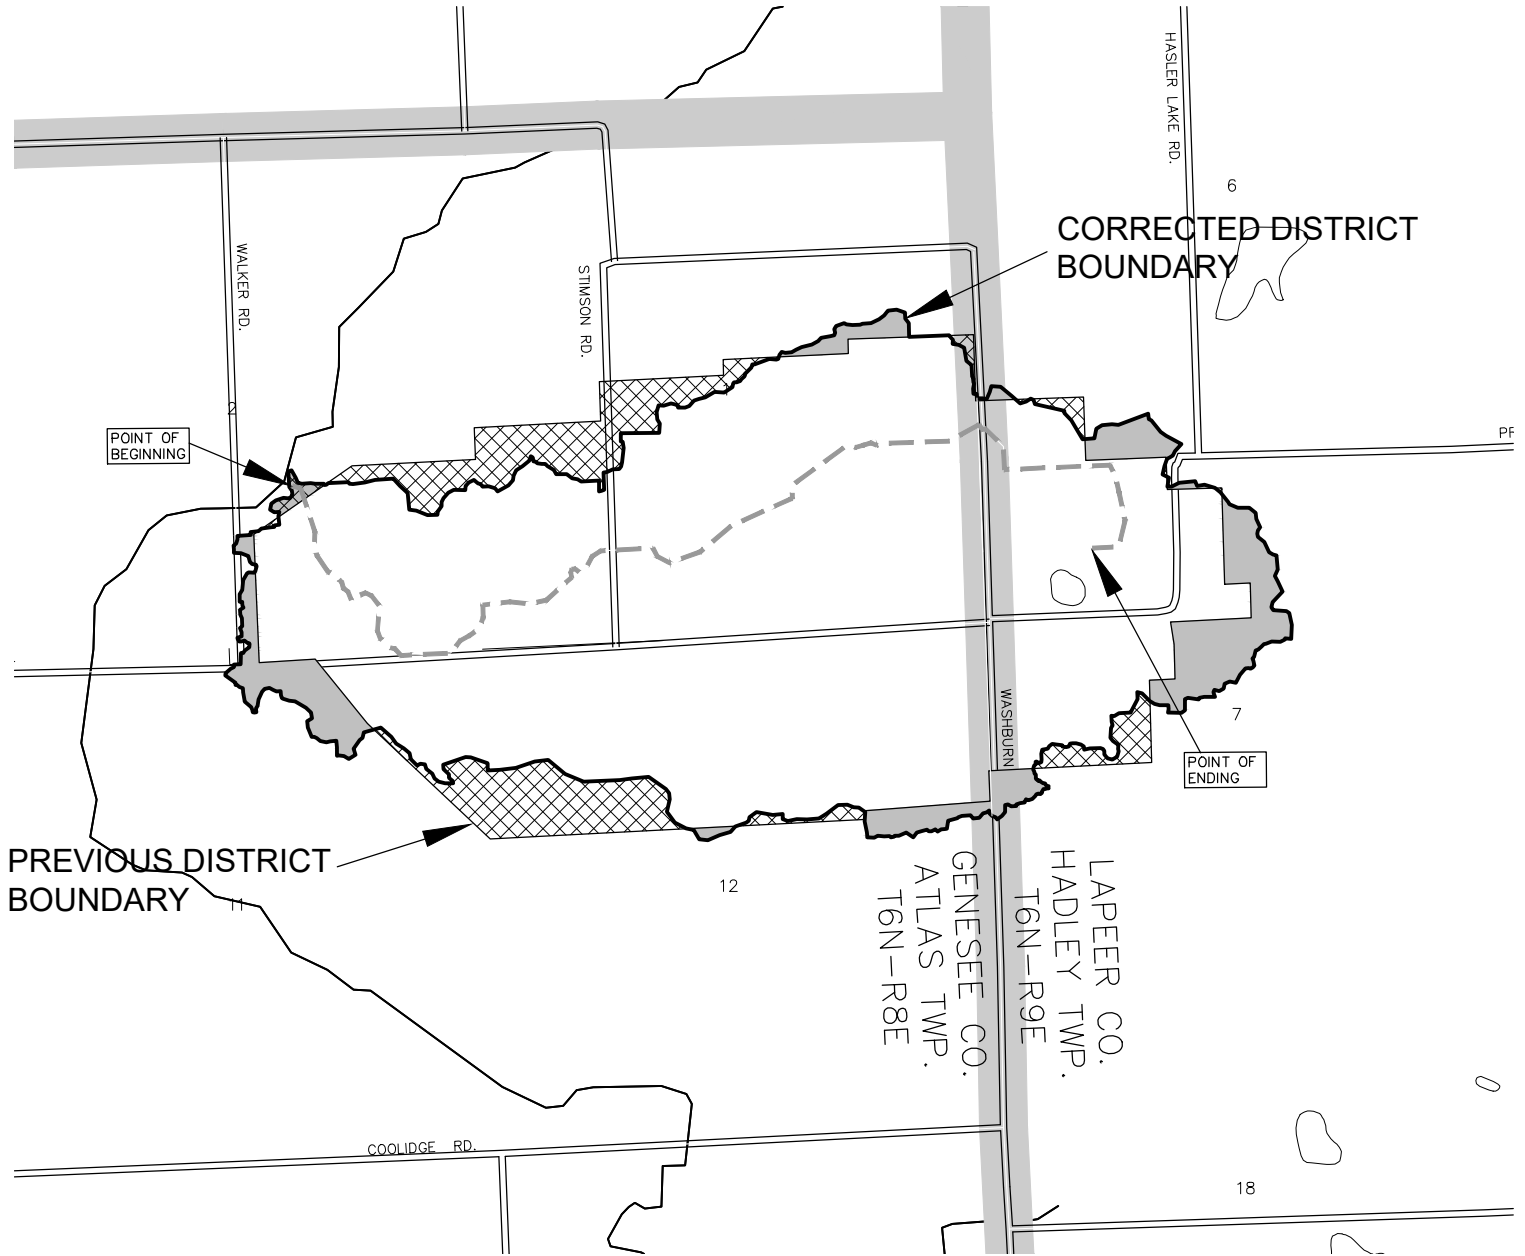

# McNEIL INTERCOUNTY DRAIN

## LANDS ADDED AND REMOVED DRAINAGE DISTRICT

LAPEER COUNTY DRAIN COMMISSIONER - JOSEPH SUMA  
GENESEE COUNTY DRAIN COMMISSIONER - JEFF WRIGHT

2.4 MILES TOTAL

**LEGEND**

	DRAINAGE DISTRICT BOUNDARY
	DRAIN
	MUNICIPAL BOUNDARIES
	COUNTY BOUNDARIES
	ROADS
	LANDS PROPOSED TO BE ADDED
	LANDS PROPOSED TO BE REMOVED