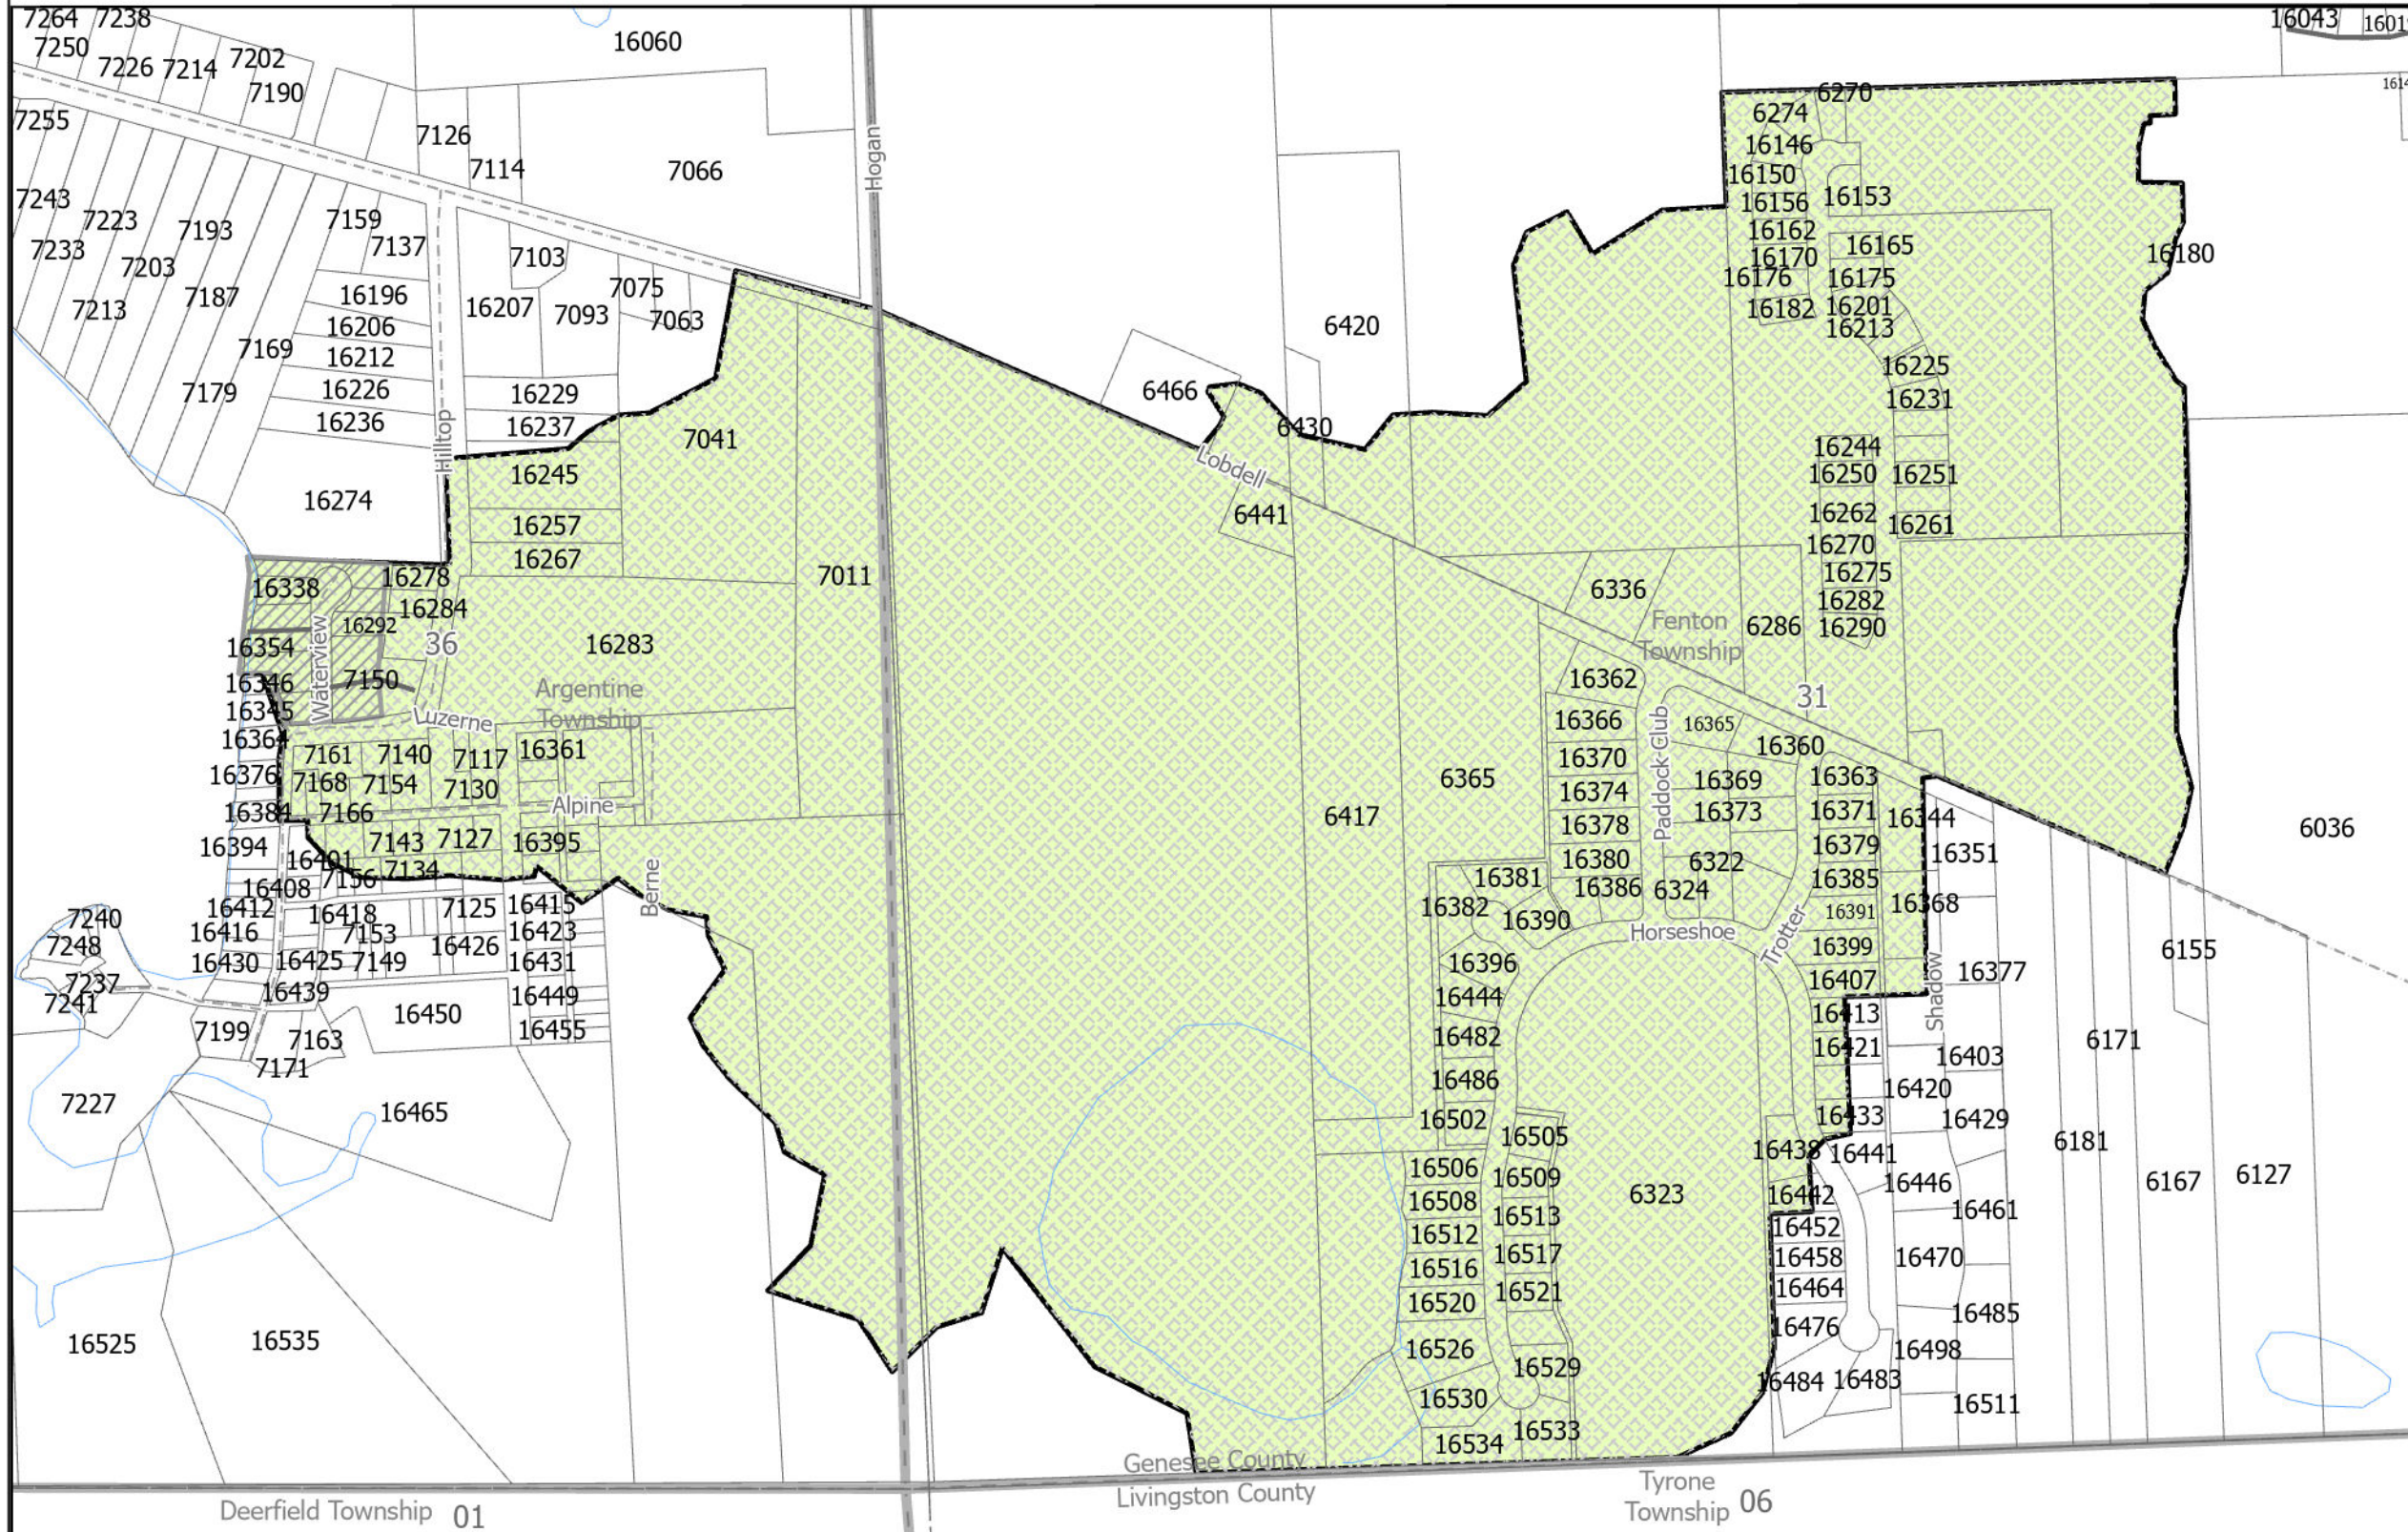

Lakeview Park Drain Board of Determination District

GENESEE COUNTY DRAIN COMMISSIONER
JEFFERY WRIGHT

LEGEND

- Enclosed Drain
- Open Drain
- NATURAL WATERCOURSE
- STATE ROAD
- COUNTY ROAD
- LOCAL ROAD
- RAILROAD
- PARCELS
- SECTIONS
- County Line
- Township Lines
- EXISTING DRAINAGE DISTRICT
- PETITION DRAINAGE DISTRICT
- AREA ADDED AFTER PETITION

Proposed relief drain has not been shown on this map.

Deerfield Township 01

Livingston County

Tyrone Township 06