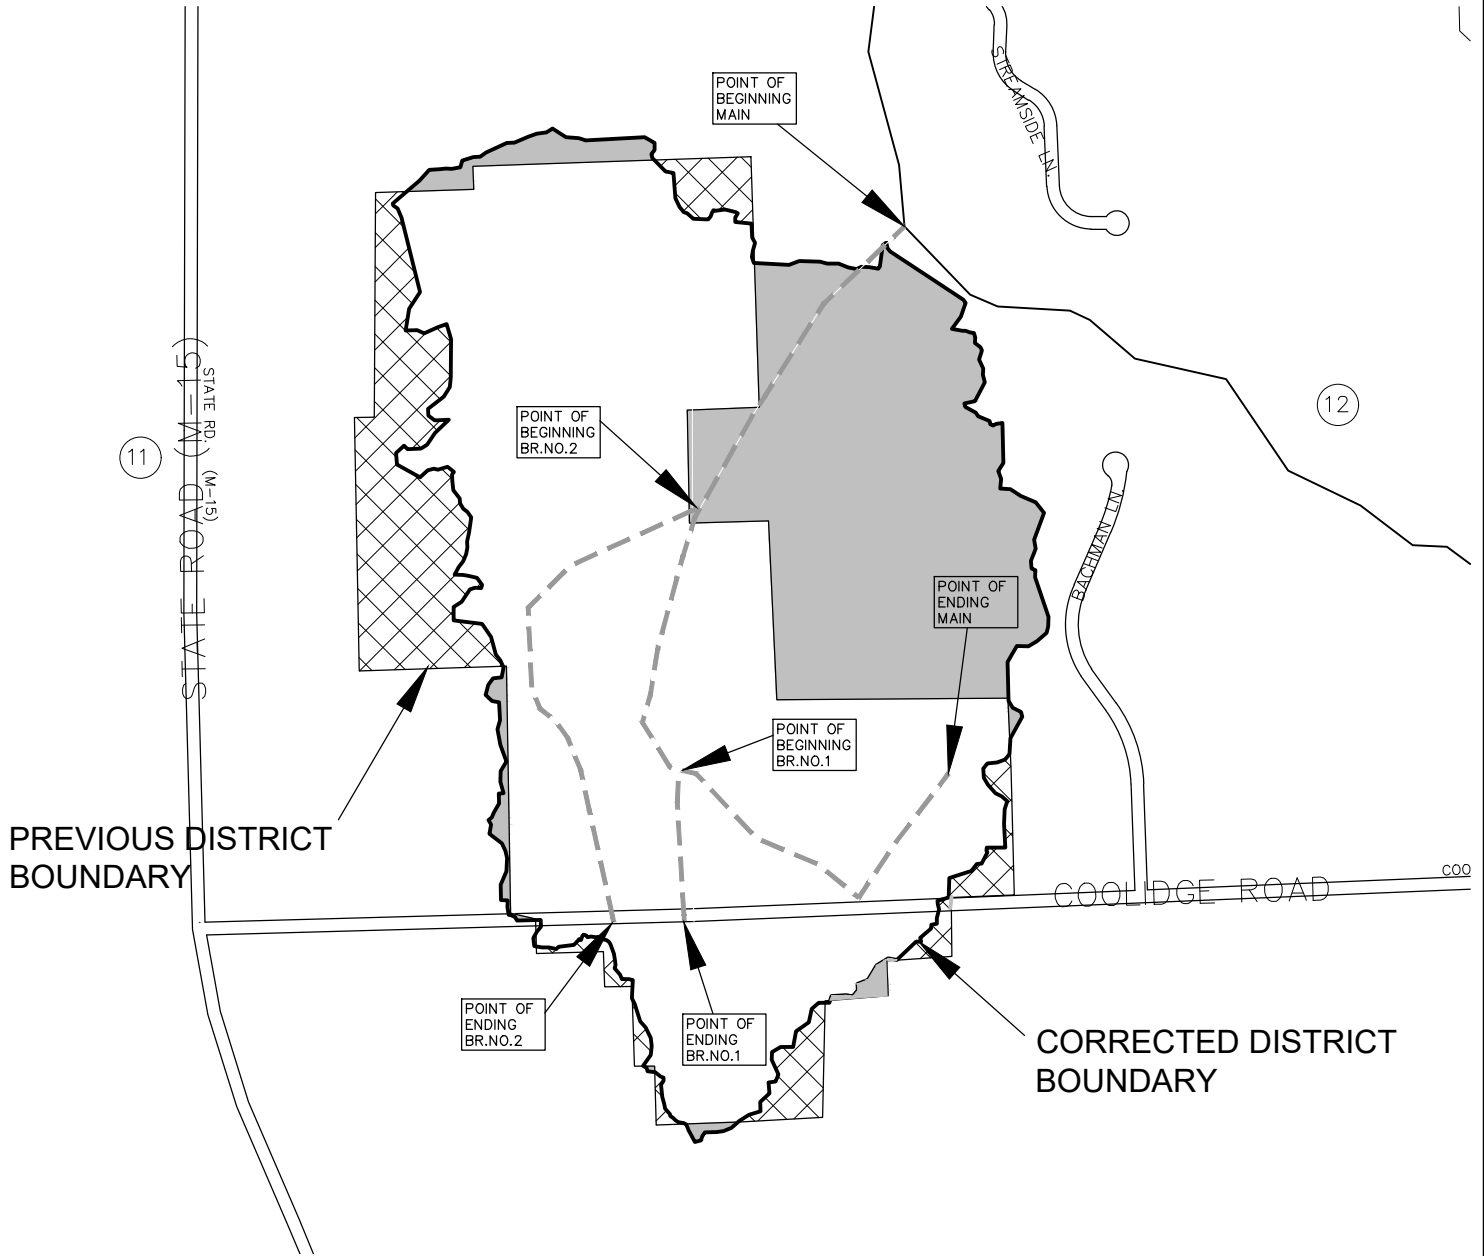

RAYNOR DRAIN

LANDS ADDED AND REMOVED DRAINAGE DISTRICT

GENESEE COUNTY DRAIN COMMISSIONER - JEFF WRIGHT

1.7 MILES TOTAL

COUNTY KEY

LEGEND

- DRAINAGE DISTRICT BOUNDARY
- DRAIN
- MUNICIPAL BOUNDARIES
- COUNTY BOUNDARIES
- ROADS
- LANDS PROPOSED TO BE ADDED
- LANDS PROPOSED TO BE REMOVED